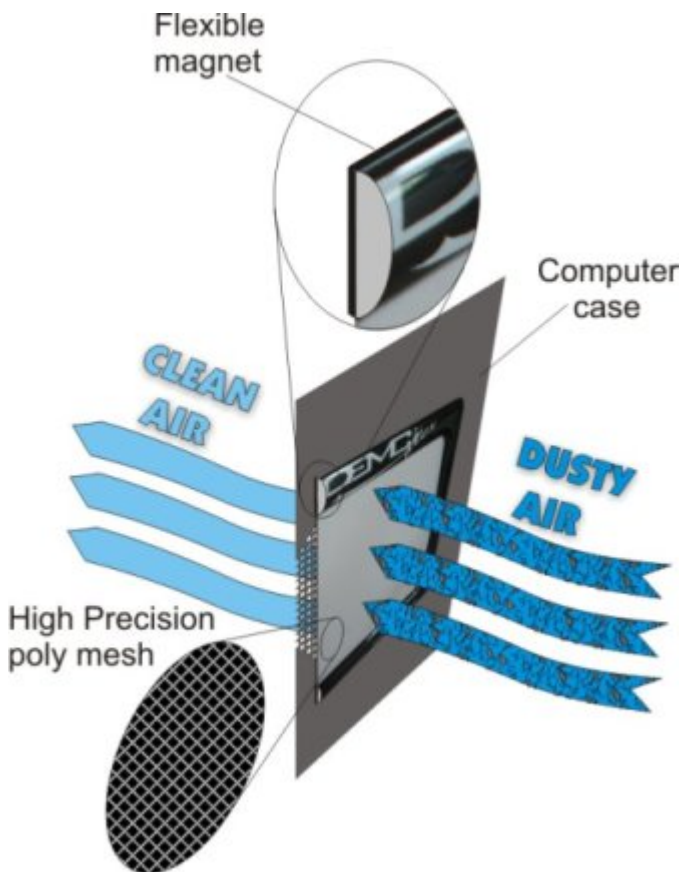

DEMCiflex Computer Air Filter is the easiest of all Computer Air Filters to use. No need for any skills. No Glue, No Screws, No Tools and No Hassles. All you have to do is to locate your computer's air intake vents. Use a sheet of paper to see if any particular fan draws air into the case or blows it out. All inlet fans and un-fanned openings can be protected by DEMCiflex.

These filter are magnetic and will attach themselves to your ferrous / metallic chassis. If you have a plastic or aluminum case then we include a magnetic strip with adhesive for easy install anywhere.

Because the mesh is black it is easy to see when the filter needs cleaning. After cleaning out the unit initially maintenance consists of taking the DEMCifilter off by hand, dusting it off by hand or soft brush and replacing it over the air intake. That simple. No dismantling, no tools, no glue or screws needed. DEMCifilter has no moving parts and has a one-piece lightweight design. DEMCifilter is fitted over the fan intake or vent holes by way of magnetic strip built into the filter. Even if the case is non-metallic, a lightweight and flexible magnetic frame (optional extra) can be fitted to the case and DEMCifilter can be fitted onto it. This will extend the lifespan of the computer and lead to less downtime and an overall more enjoyable computer experience.

To maximize the benefits of DEMCiflex filters please refer to their page on [Positive Pressure](#) .

Features