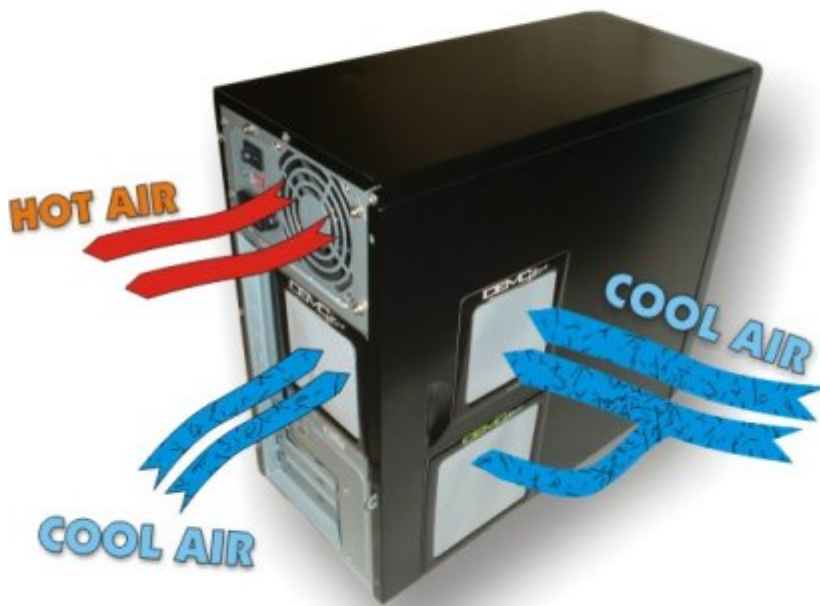

DEMCiflex Computer Dust Filters

DEMCiflex Computer Air Filter is the easiest of all Computer Air Filters to use. No need for any skills. No Glue, No Screws, No Tools and No Hassles. All you have to do is to locate your computer's air intake vents. Use a sheet of paper to see if any particular fan draws air into the case or blows it out. All inlet fans and un-fanned openings can be protected by DEMCiflex.

Because the mesh is black it is easy to see when the filter needs cleaning. After cleaning out the unit initially maintenance consists of taking the DEMCifilter off by hand, dusting it off by hand or soft brush and replacing it over the air intake. That simple. No dismantling, no tools, no glue or screws needed. DEMCifilter has no moving parts and has a one-piece lightweight design. DEMCifilter is fitted over the fan intake or vent holes by way of magnetic strip built into the filter. Even if the case is non-metallic, a lightweight and flexible magnetic frame (optional extra) can be fitted to the case and DEMCifilter can be fitted onto it. This will extend the lifespan of the computer and lead to less downtime and an overall more enjoyable computer experience.

To maximize the benefits of DEMCiflex filters please refer to their page on [Positive Pressure](#) .

Features

- Super Fine Medical Grade Mesh
- No Glue, No Screws, No Tools and No Hassles
- Easy Cleaning
- Metallic Strip Included for Non-Ferrous Cases

Specifications

- IN WIN Maelstrom Side Filter Dimensions: 17 " x 19"
- IN WIN Maelstrom Top Filter Dimensions: 14 " x 8 1/4"
- IN WIN Maelstrom Rear Filter Dimensions: 6 1/2" x 5"

DEMCiflex fits magnetically onto the case, over the intake vents and fans