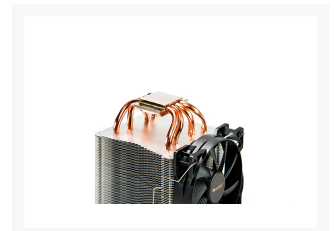

be quiet! **Be Quiet Shadow Rock 2
CPU Cooler**

Special Price
\$44.95 was
\$49.95

Product Images

Short Description

Introducing the next generation of be quiet!' s famous CPU cooler family: the Shadow Rock 2 premium CPU cooler. Building on the award-winning technology be quiet! is famous for, Shadow Rock 2 delivers exceptionally high cooling performance and remarkably quiet operations, all at a highly attractive price for the premium CPU cooler segment.

Description

Exceptional Cooling, Significant Quiet

Introducing the next generation of be quiet!' s famous CPU cooler family: the Shadow Rock 2 premium CPU cooler. Building on the award-winning technology be quiet! is famous for, Shadow Rock 2 delivers exceptionally high cooling performance and remarkably quiet operations, all at a highly attractive price for the premium CPU cooler segment.

Shadow Rock is designed for optimal cooling function and compatibility with all current Intel® and AMD™ sockets. Whether your PC is built for advanced gaming, demanding graphics applications, or hi-res multimedia functionality, Shadow Rock 2 will impress you with its combination of features and price point.

Features

Exceptional Cooling Efficiency

- Very high cooling benchmarks complement its high cooling capacity of 180W TDP
- Four high-performance 8mm heatpipes carry heat to optimal location on the cooling fins