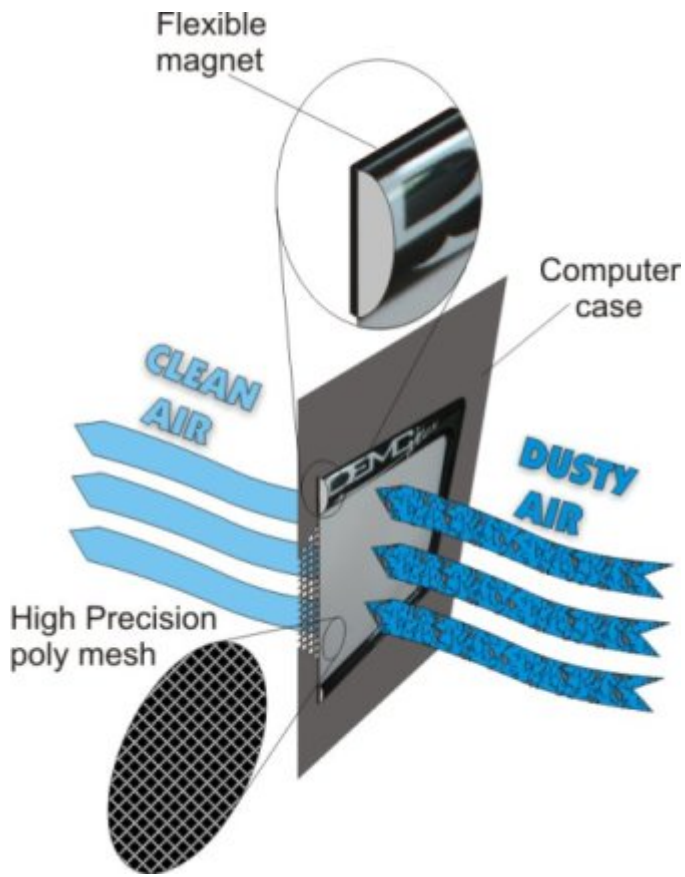

Features

- Super Fine Medical Grade Mesh
- No Glue, No Screws, No Tools and No Hassles
- Easy Cleaning
- Metallic Strip Included for Non-Ferrous Cases

Specifications

- CoolerMaster Elite 130 xxx Filter Dimensions: 11 1/2" x 5"
- CoolerMaster Elite 130 xxx Filter Dimensions: 11 1/2" x 5"
- CoolerMaster Elite 130 xxx Filter Dimensions: 9 1/2" x 5"
- CoolerMaster Elite 130 xxx Filter Dimensions: 6" x 5"