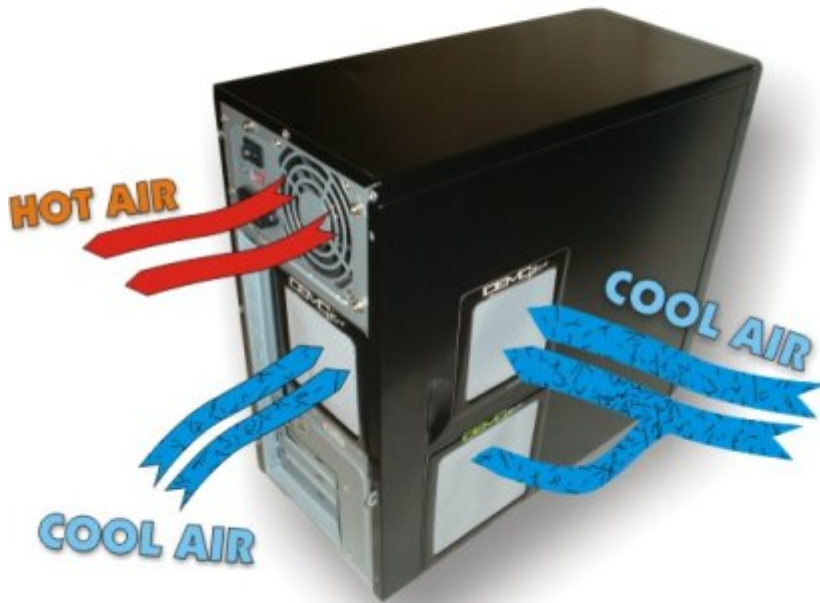

DEMCiflex fits magnetically onto the case, over the intake vents and fans

Downloads:

We know that users concentrate on other tasks when using their PCs so we have developed software to remind them on when DEMCiflex Computer Dust Filter needs cleaning.

[Click Here to Download Software](#)