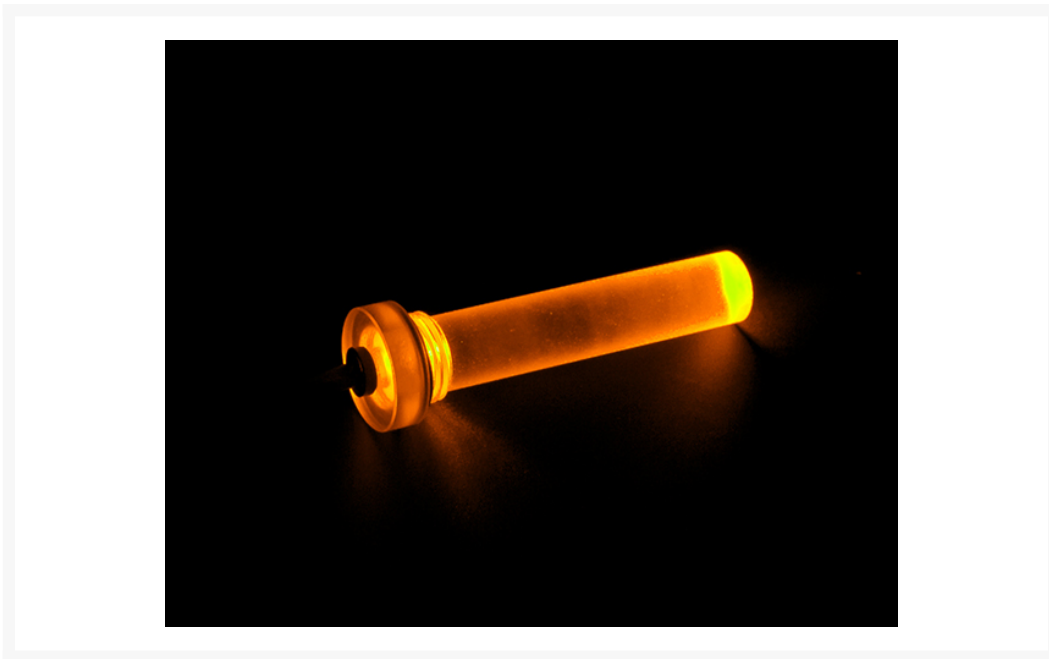

Primochill Clear PMMA Tower Plug 2" - Amber LED

Special Price
\$5.36 was
~~\$7.95~~

Product Images

Short Description

Primochill's new Clear Tower Plugs are specially designed to create a unique lighting effect in your reservoir. The cylindrical shape emits light long the entire length of the plexi, allowing a more even distribution of light.

Description

Primochill's new Clear Tower Plugs are specially designed to create a unique lighting effect in your reservoir.

The cylindrical shape emits light long the entire length of the plexi, allowing a more even distribution of light.

This lighting module is available in 2 and 3 inch lengths and is designed for dual 5mm LEDs.

Specifications

- Material: Plexi
- Thread size: 1/4"
- LED hole size: 5mm
- LED color: Amber

Additional Information