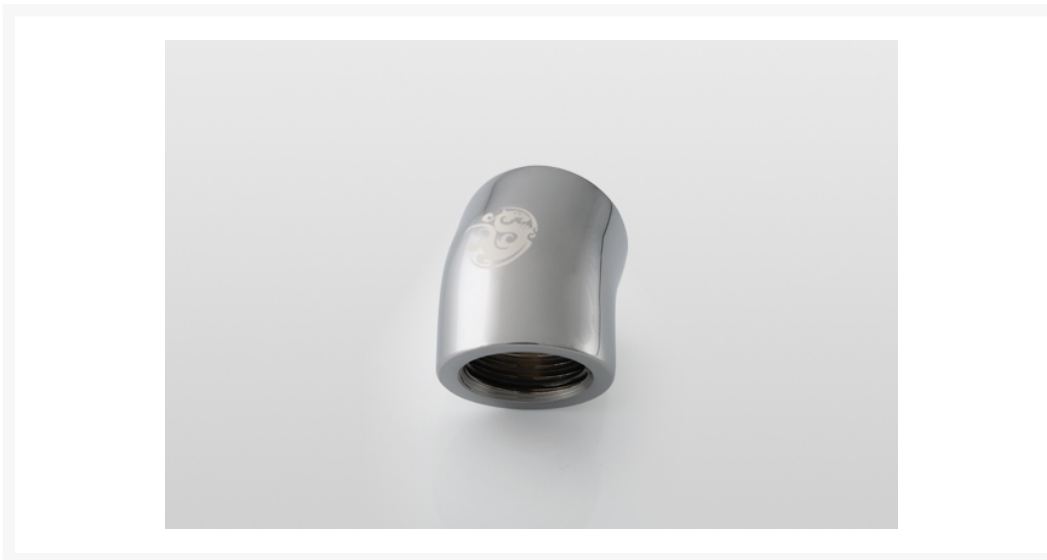

Bitspower Black Sparkle 30-Degree With Dual Inner G1/4" Extender

\$9.99

Product Images

Features

0

Specifications

0

Additional Information

Brand	Bitspower
SKU	BP-BS30DIG14
Weight	0.2000
Fitting Type	Extension
Fitting Angle	30 Degree
Fitting Finish	Black Chrome
Vendor SKU/EAN	4719552215577