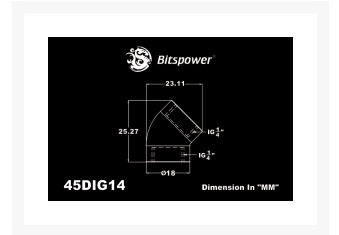

Bitspower Black Sparkle 45-Degree With Dual Inner G1/4" Extender

\$9.99

Product Images

Features

0

Specifications

0

Additional Information

Brand	Bitspower
SKU	BP-BS45DIG14
Weight	0.2000
Special Order	No
Fitting Type	Extension
Fitting Angle	45 Degree
Fitting Finish	Black Chrome
Vendor SKU/EAN	4719552215584