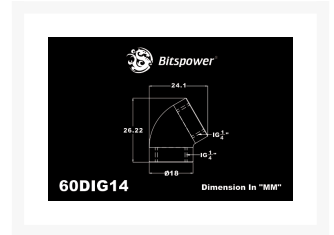

Bitspower Black Sparkle 60-Degree With Dual Inner G1/4" Extender

\$9.99

Product Images

Features

0

Specifications

0

Additional Information

Brand	Bitspower
SKU	BP-BS60DIG14
Weight	0.2000
Special Order	No
Fitting Type	Extension
Fitting Angle	60 Degree
Fitting Finish	Black Chrome