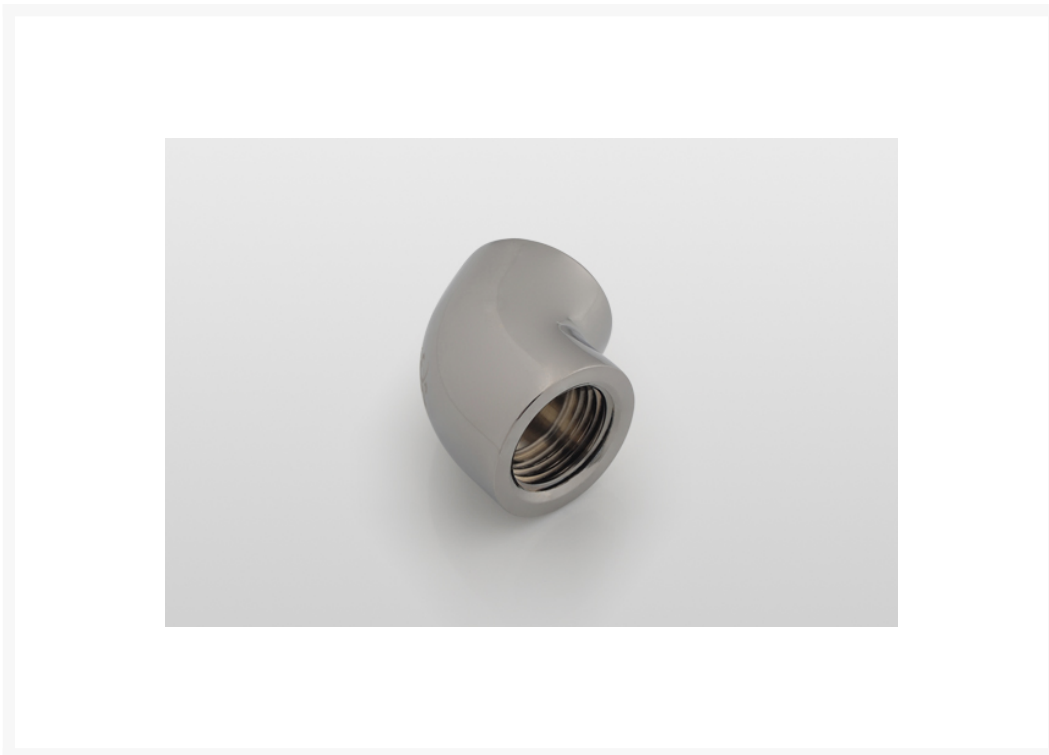

Bitspower Black Sparkle 60-Degree With Dual Inner G1/4" Extender

\$9.99

Product Images

Features

0

Specifications

0

Additional Information

Brand	Bitspower
SKU	BP-BS60DIG14
Weight	0.2000
Special Order	No
Fitting Type	Extension
Fitting Angle	60 Degree
Fitting Finish	Black Chrome