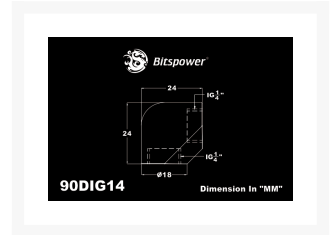

Bitspower Black Sparkle 90-Degree With Dual Inner G1/4" Extender

\$9.99

Product Images

Features

0

Specifications

0

Additional Information

Brand	Bitspower
SKU	BP-BS90DIG14
Weight	0.2000
Special Order	No
Fitting Type	Extension
Fitting Angle	90 Degree
Fitting Finish	Black Chrome
Vendor SKU/EAN	4719552215607