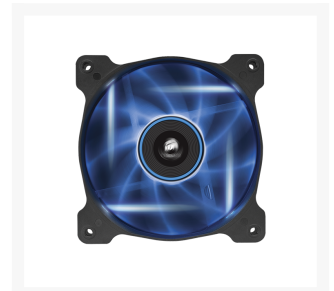

 **Corsair Air Series AF120**  
**LED Blue Quiet Edition High**  
**Airflow 120mm Fan - Twin**  
**Pack**

\$23.99

Product Images

## Short Description

---

Corsair Air Series LED high airflow PC case fans combine efficient, low-noise airflow with striking LED lighting. The custom-molded blades are designed for high-volume air delivery with less noise and turbulence than typical case fans. They're translucent, with a frosted texture, so the light from the four LEDs adds a dramatic effect.

## Superior cooling performance and LED illumination

Corsair Air Series LED high airflow PC case fans combine efficient, low-noise airflow with striking LED lighting. The custom-molded blades are designed for high-volume air delivery with less noise and turbulence than typical case fans. They're translucent, with a frosted texture, so the light from the four LEDs adds a dramatic effect.

## Tuned for high-airflow, large volume cooling

Air Series AF fan models perform best in unrestricted spaces with at least 3cm of clearance, and they're ideal for mounting at the rear or top of your PC case as exhaust fans for your PC's motherboard and CPU, graphics accelerators, and other components that fill the case with heat. They work equally well as unrestricted intake fans for areas like side panels or bottom intakes.