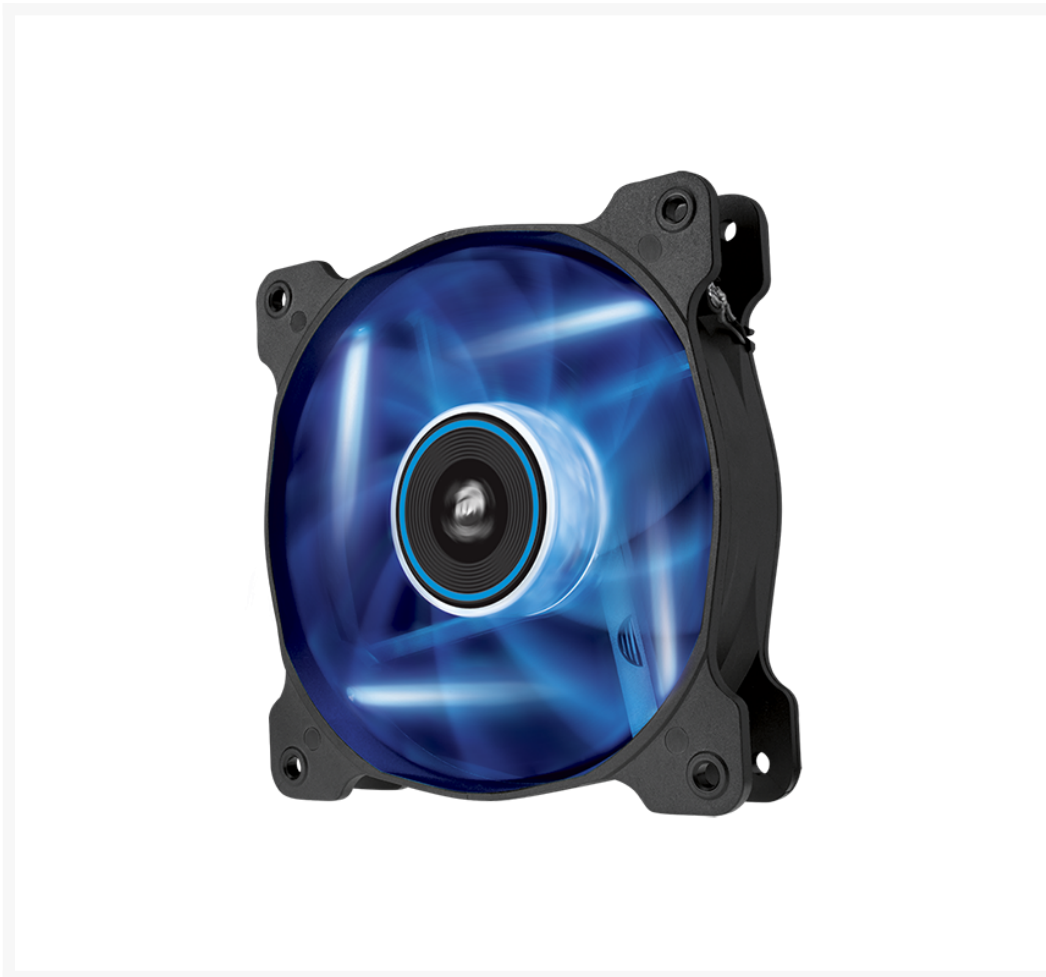

 **Corsair Air Series AF120**  
**LED Blue Quiet Edition High**  
**Airflow 120mm Fan - Twin**  
**Pack**

\$23.99

Product Images

## Short Description

---

Corsair Air Series LED high airflow PC case fans combine efficient, low-noise airflow with striking LED lighting. The custom-molded blades are designed for high-volume air delivery with less noise and turbulence than typical case fans. They're translucent, with a frosted texture, so the light from the four LEDs adds a dramatic effect.

## Superior cooling performance and LED illumination

Corsair Air Series LED high airflow PC case fans combine efficient, low-noise airflow with striking LED lighting. The custom-molded blades are designed for high-volume air delivery with less noise and turbulence than typical case fans. They're translucent, with a frosted texture, so the light from the four LEDs adds a dramatic effect.

## Tuned for high-airflow, large volume cooling

Air Series AF fan models perform best in unrestricted spaces with at least 3cm of clearance, and they're ideal for mounting at the rear or top of your PC case as exhaust fans for your PC's motherboard and CPU, graphics accelerators, and other components that fill the case with heat. They work equally well as unrestricted intake fans for areas like side panels or bottom intakes.