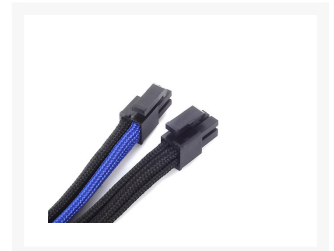

Silverstone PP07-EPS8BA Sleeved EPS12V 8pin (4+4) Connector - 300mm - Black/Blue

\$8.99

Product Images

Short Description

PP07 is an individually sleeved extension power cable set that is useful for system with large case or motherboards and to also improve cable management. This is a great addition to any user that wishes to optimize airflow and appearance inside their case.

Description

Product Details:

PP07 is an individually sleeved extension power cable set that is useful for system with large case or motherboards and to also improve cable management. This is a great addition to any user that wishes to optimize airflow and appearance inside their case.

Features

Features:

- Extend cable length of existing power supply
- Every wire is individually sleeved
- Compatible with all PSU' s

Specifications

Specifications:

Model No.	SST-PP07-EPS8BA
Color	Black/Blue
Connectors	1 x 8pin to EPS12V 8pin(4+4) connector
Length	300mm