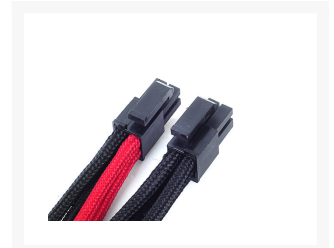

# Silverstone PP07-EPS8BR Sleeved EPS12V 8pin (4+4) Connector - 300mm - Black/Red

\$8.99

## Short Description

---

PP07 is an individually sleeved extension power cable set that is useful for system with large case or motherboards and to also improve cable management.

This is a great addition to any user that wishes to optimize airflow and appearance inside their case.

### Product Details:

PP07 is an individually sleeved extension power cable set that is useful for system with large case or motherboards and to also improve cable management. This is a great addition to any user that wishes to optimize airflow and appearance inside their case.

## Specifications

---

Specifications:

Model No.	SST-PP07-EPS8BR
Color	Black/Red
Connectors	1 x 8pin to EPS12V 8pin(4+4) connector
Length	300mm