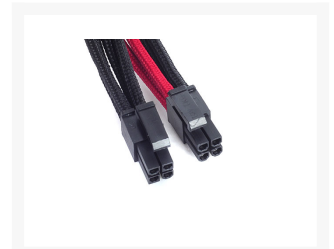

# Silverstone PP07-EPS8BR Sleeved EPS12V 8pin (4+4) Connector - 300mm - Black/Red

\$8.99

## Short Description

---

PP07 is an individually sleeved extension power cable set that is useful for system with large case or motherboards and to also improve cable management.

This is a great addition to any user that wishes to optimize airflow and appearance inside their case.

### Product Details:

PP07 is an individually sleeved extension power cable set that is useful for system with large case or motherboards and to also improve cable management. This is a great addition to any user that wishes to optimize airflow and appearance inside their case.

## Specifications

---

Specifications:

Model No.	SST-PP07-EPS8BR
Color	Black/Red
Connectors	1 x 8pin to EPS12V 8pin(4+4) connector
Length	300mm