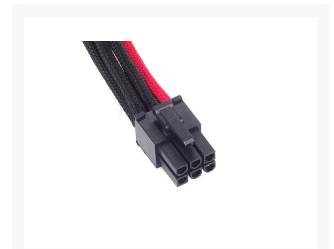

Silverstone PP07-IDE6BR Sleeved PCIE 6pin Connector - 250mm - Black/Red

\$8.99

Product Images

Short Description

Product Details:

PP07 is an individually sleeved extension power cable set that is useful for system with large case or motherboards and to also improve cable management. This is a great addition to any user that wishes to optimize airflow and appearance inside their case.

Features:

- Extend cable length of existing power supply
- Every wire is individually sleeved
- Compatible with all PSU' s

Specifications:

Model No.	SST-PP07-IDE6BR
Color	Black/Red
Connectors	1 x 6pin to PCI-E 6pin connector
Length	250mm

Description

Product Details:

PP07 is an individually sleeved extension power cable set that is useful for system with large case or motherboards and to also improve cable management. This is a great addition to any user that wishes to optimize airflow and appearance inside their case.