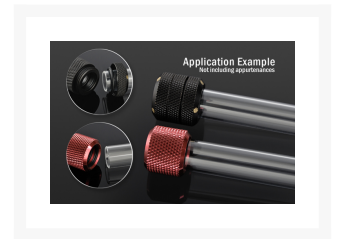

Bitspower Crystal Link Tube - 121mm

\$4.95

Product Images

Short Description

Bitspower Crystal Link Tube - 121mm

Description

Bitspower Crystal Link Tube - 121mm

Features:

- Easy To Use.
- Only Compatible With Bitspower Fitting C47/C48/ML Series.

- Universal Crystal Link Tube.
- RoHS Compliant.

Dimension: (Φ xH) : 12 x 121 MM. (+/-3%)

All Specification Will Be Changed Without Further Notice