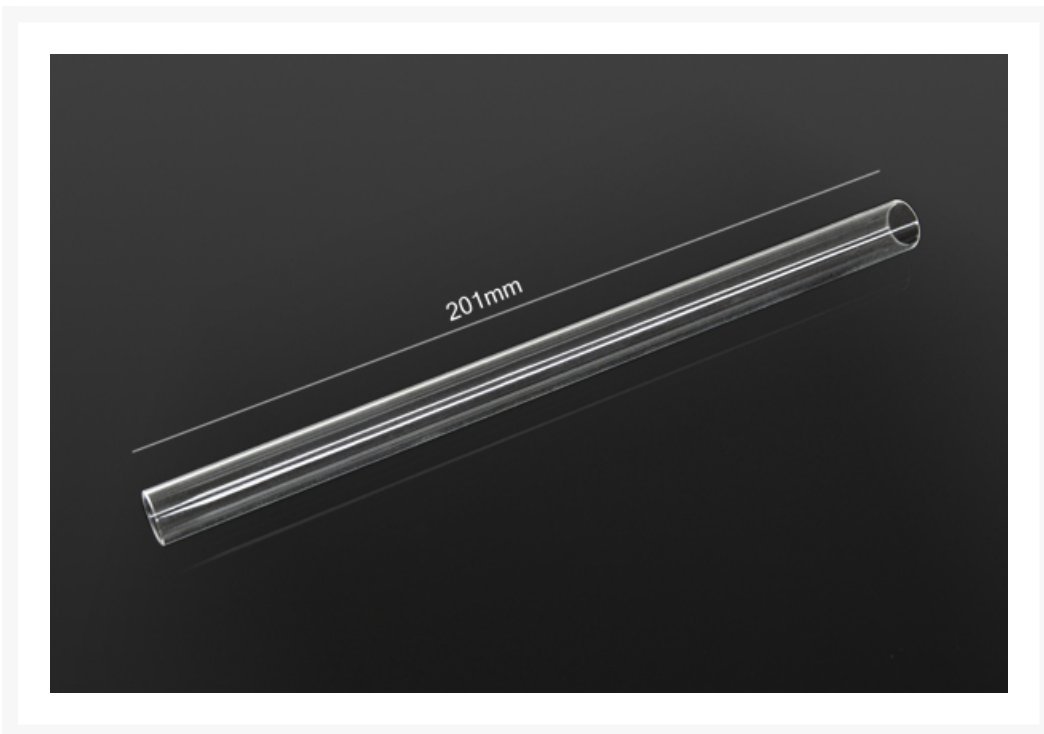

Bitspower Crystal Link Tube - 201mm

\$5.50

Product Images

Additional Information

Brand	Bitspower
SKU	BP-CLTAC-201
Weight	0.2000
Color	Clear
Material	Acrylic
Vendor SKU/EAN	4719552214495