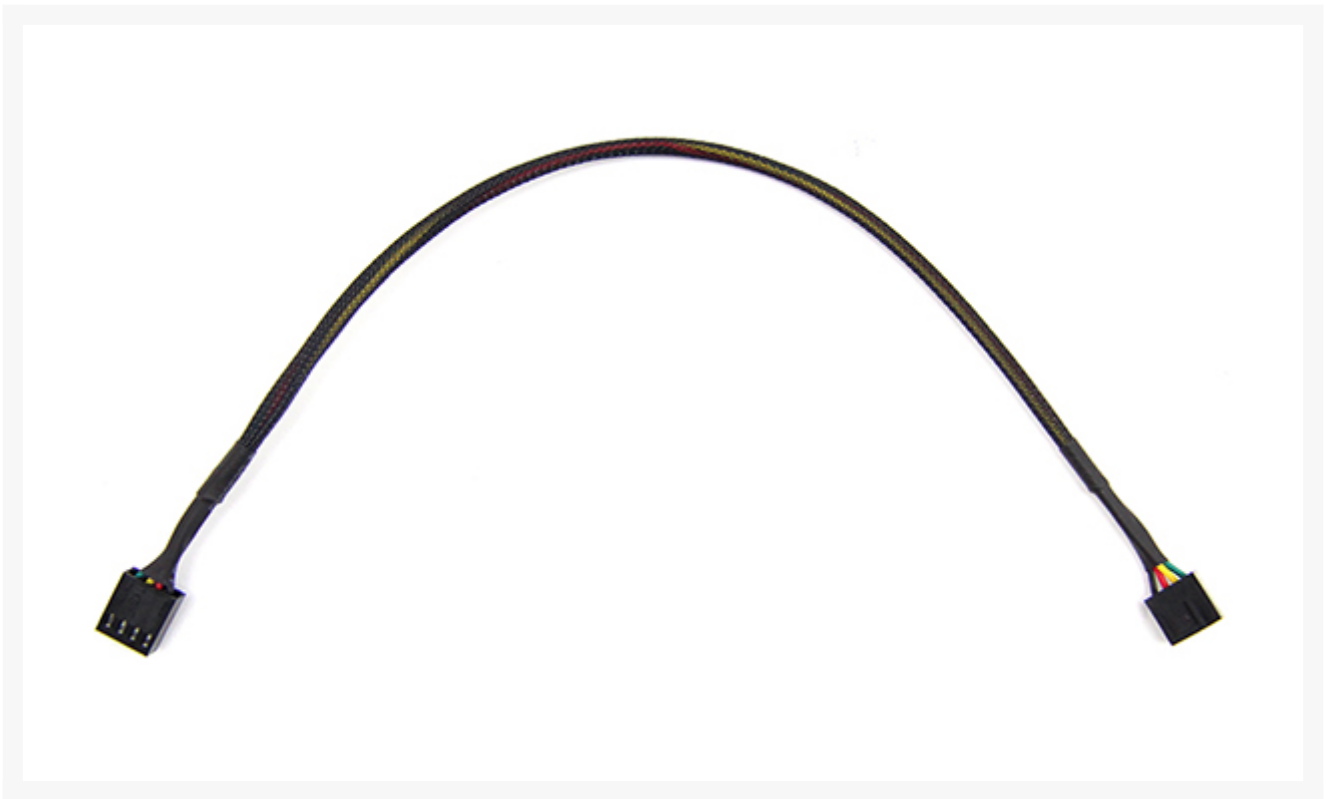

# ModMyToys 4-Pin PWM Female to 4 Pin Female Extension Cable Black - 12" Sleeved

\$3.50

## Short Description

This female-to-female 4-pin cable extension for any use where you need to connect 4-pin PWM fan headers to another male cable.

## Description

---

This female-to-female 4-pin cable extension for any use where you need to connect 4-pin PWM fan headers to another male cable. These are perfect for use on the ModMyToys 4-pin PCB's we sell on the site!

## Features

---

Features:

- Cable is fully covered in Black sleeving and premium heatshrink.
- Length is 12"