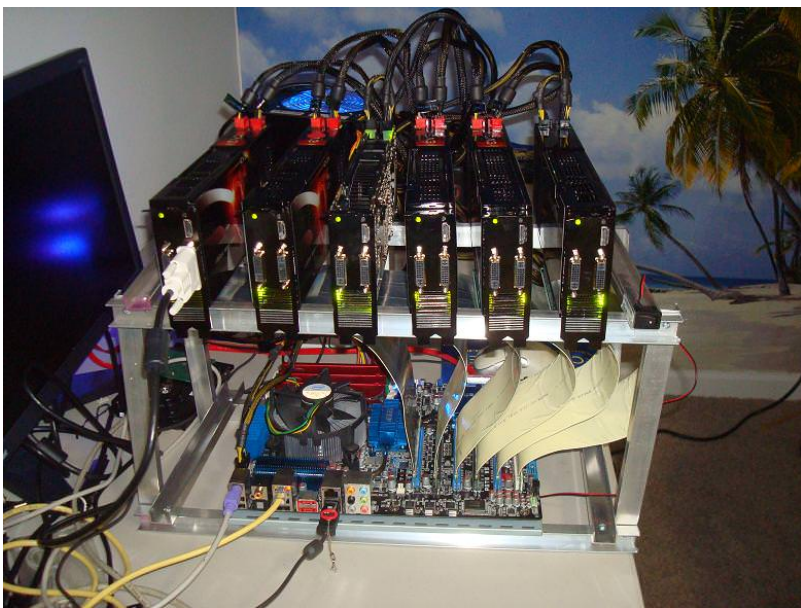

PCI-Express PCI-E x1 to x16 Extension Cable Riser (19cm)

\$14.99

Product Images

Short Description

High Quality PCI-Express PCI-E x1 to x16 Extension Cable Riser (19cm)

Description

High Quality PCI-Express PCI-E x1 to x16 Extension Cable Riser (19cm)

Additional Information

Brand	ModDIY
SKU	MDY-PCI1-16-E
Weight	0.2500
Cable Type	PCI-E Extension
Length	19cm