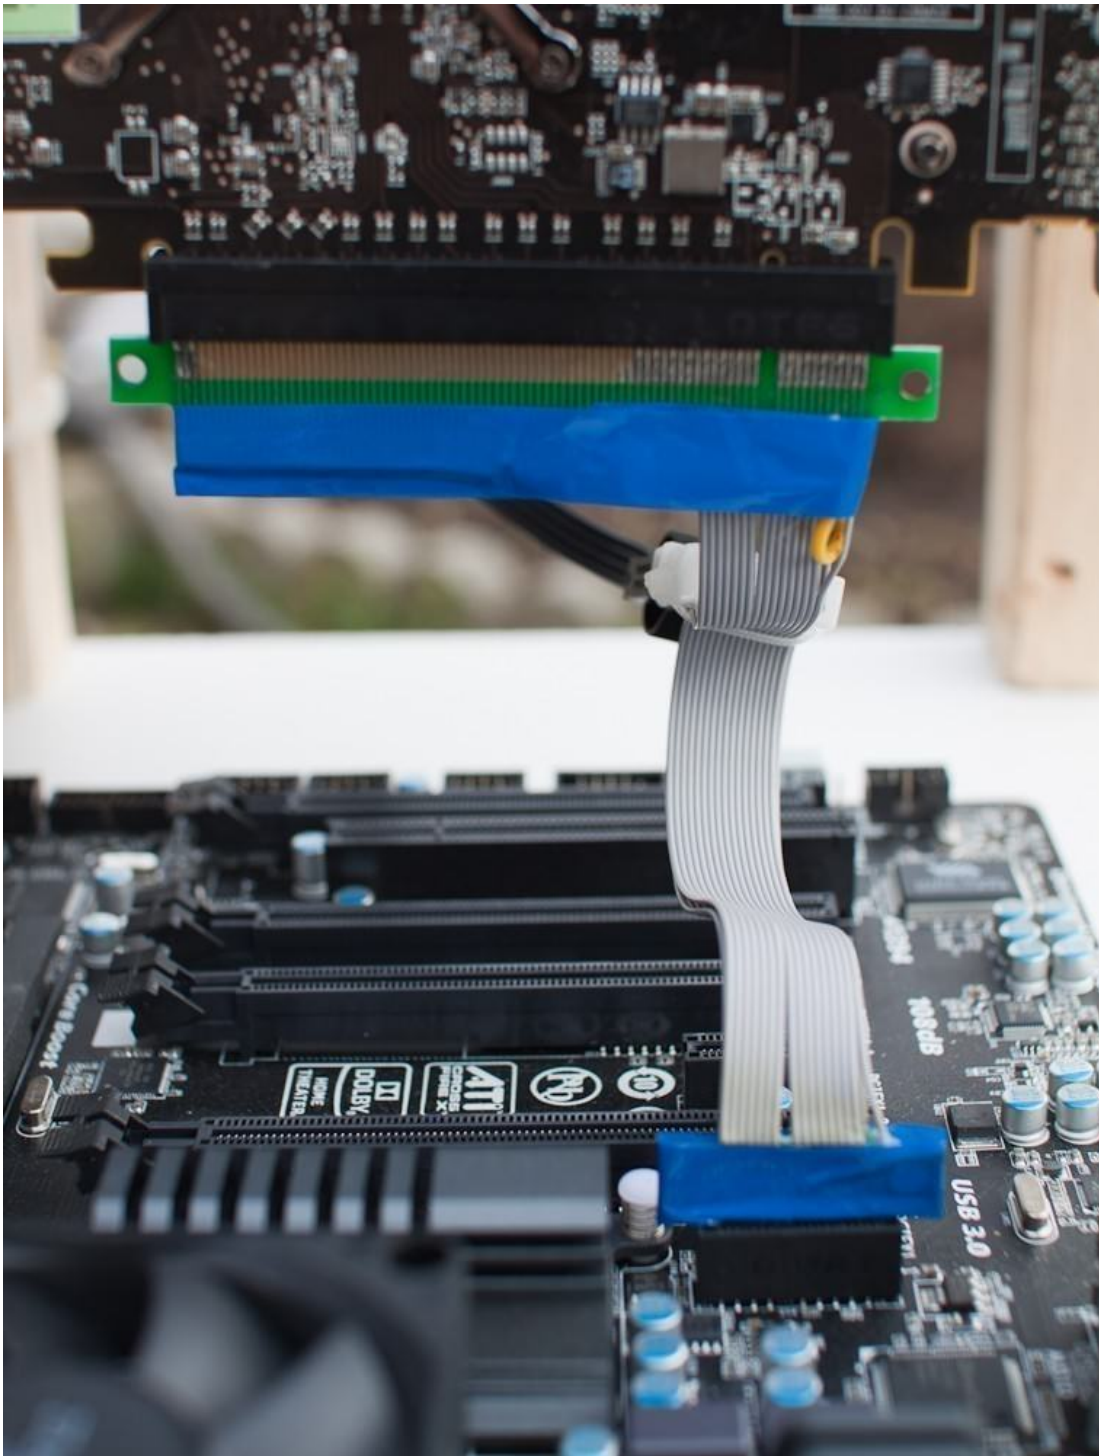

PCI-Express PCI-E x1 to x16 Extension Cable Riser (19cm)

\$14.99

Product Images

Short Description

High Quality PCI-Express PCI-E x1 to x16 Extension Cable Riser (19cm)

Description

High Quality PCI-Express PCI-E x1 to x16 Extension Cable Riser (19cm)

Additional Information

Brand	ModDIY
SKU	MDY-PCI1-16-E
Weight	0.2500
Cable Type	PCI-E Extension
Length	19cm