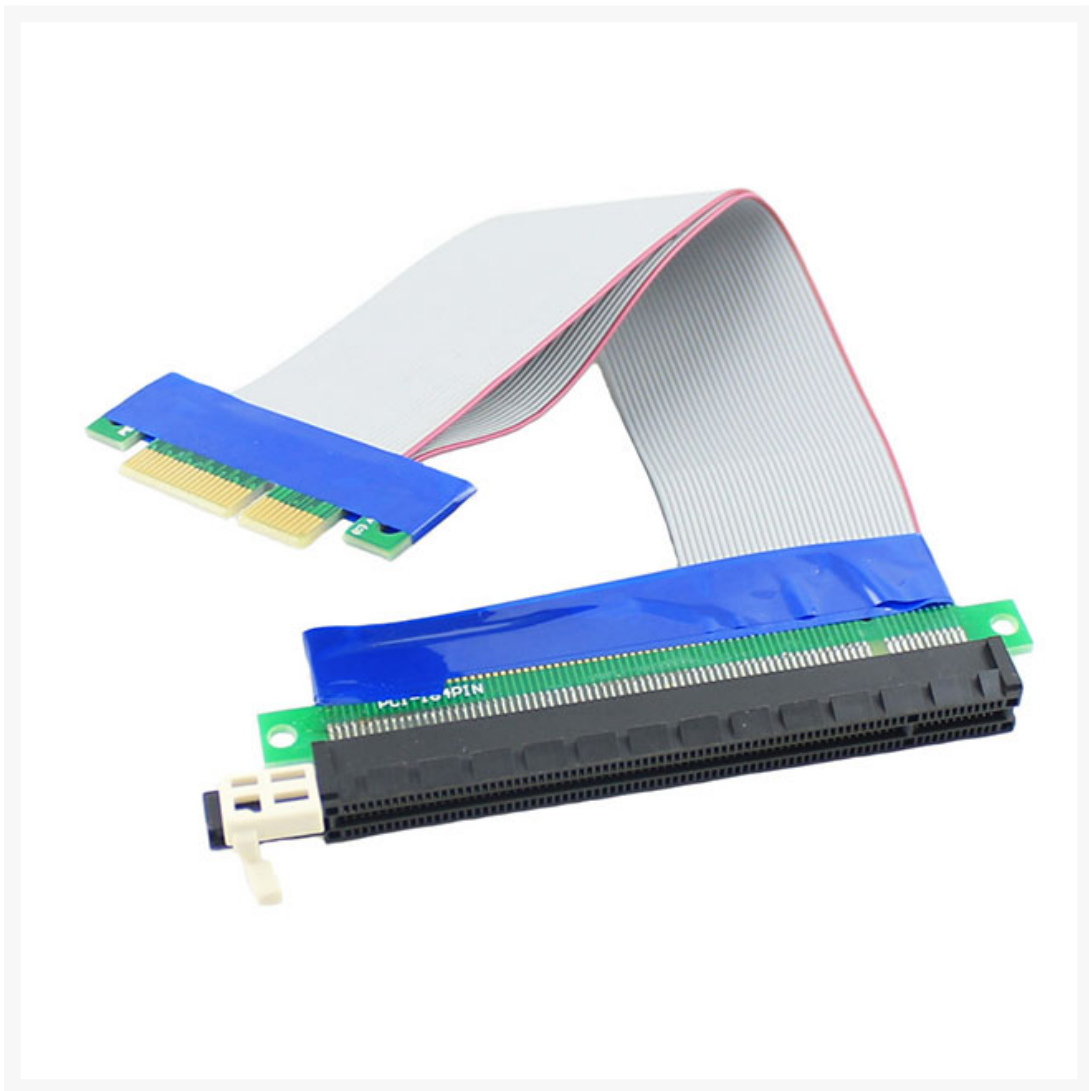

PCI-Express PCI-E x4 to x16 Extension Cable Riser (19cm)

\$9.99

Product Images

Short Description

High Quality PCI-Express PCI-E x4 to x16 Extension Cable Riser (19cm)

Description

High Quality PCI-Express PCI-E x4 to x16 Extension Cable Riser (19cm)

Additional Information

Brand	ModDIY
SKU	MDY-PCI4-16-E
Weight	0.2500
Cable Type	PCI-E Extension
Length	19cm