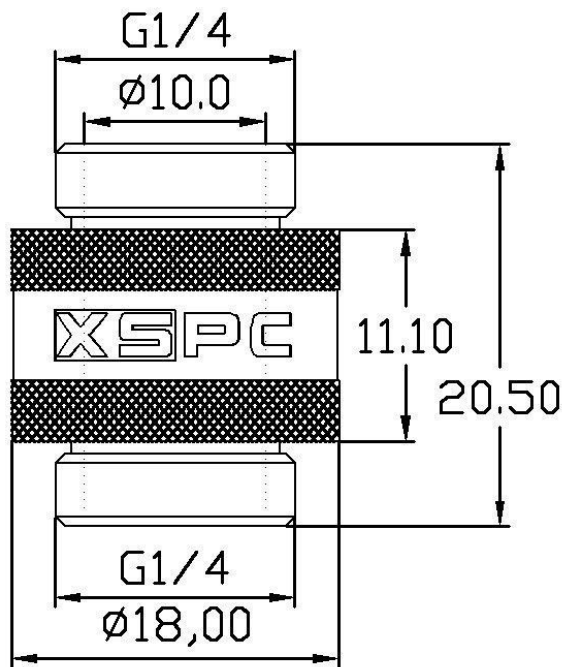

## Short Description

XSPC G1/4" Male to Male Rotary Fitting in beautiful black chrome finish. Great price!

## Description

XSPC G1/4" Male to Male Rotary Fitting in beautiful black chrome finish. Great price!

## Specifications

---

- Black Chrome Finish
- 360° Rotation
- G1/4" Thread
- Easy tool free installation

One-Year Limited Warranty: XSPC warrants products to be free of defects in materials or workmanship. This warranty does not include damage resulting from accident or misuse. If this product should become defective, return to your place of purchase. This warranty is in lieu of all other warranties expressed or implied including the implied warranties of merchantability of fitness for a particular purpose, whether arising by law, custom or conduct, and the rights and remedies provided under this warranty are exclusive and in lieu of any other rights or remedies. In no event shall XSPC be liable for consequential damages.

## Additional Information

---

Brand	XSPC
SKU	XSPC-G14-MM-ROT-BC
Weight	0.1000
Special Order	No
Fitting Type	Connector
Fitting Angle	Straight
Fitting Finish	Black Chrome
Vendor SKU/EAN	5060175584892