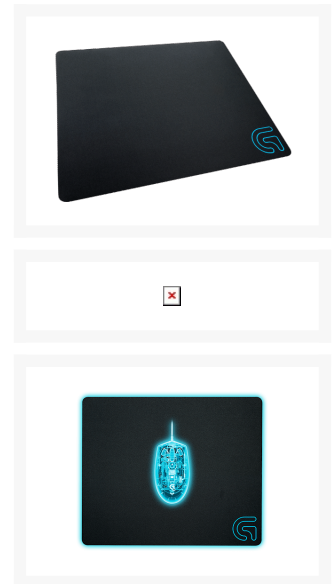

Logitech G240 Cloth Gaming Mouse Pad

Special Price
\$17.99 was
\$19.99

Product Images

Short Description

The cloth surface of G240 provides ideal surface friction for low DPI gaming, improving mouse control and precise cursor placement. Consistent surface texture can improve sensor performance, especially when used with Logitech G gaming sensors. And the soft rubber base maintains stability without sacrificing comfort.

Description

Push the boundary of control

The cloth surface of G240 provides ideal surface friction for low DPI gaming, improving mouse control and precise cursor placement. Consistent surface texture can improve sensor performance, especially when used with Logitech G gaming sensors.

And the soft rubber base maintains stability without sacrificing comfort.

Moderate surface friction: Crafted for control

Gamers using low-DPI settings, benefit from moderate resistance to the mouse feet when starting or stopping a rapid movement. Heat-treated at 200° C, the cloth surface of G240 provides just the right amount of friction for low-DPI maneuvers.

Consistent surface texture: Edge-to-edge performance

Heavy patterns and designs can interfere with sensor performance. G240 features a clean, consistent surface texture. This gives sensors better imagery for translating mouse movement into cursor movement, an improvement over inconsistent or dirty table and desk surfaces.