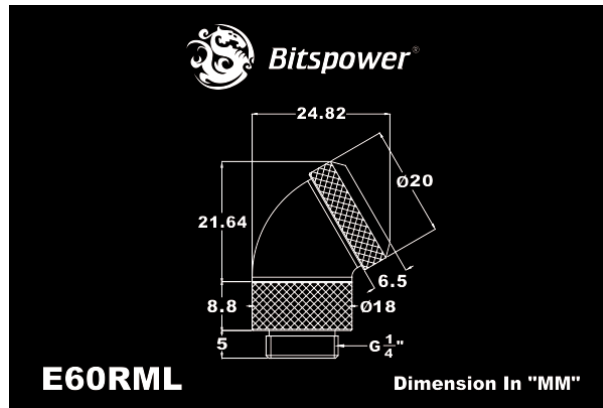

Short Description

Bitspower Matte Black Enhance Rotary 60-Degree Multi-Link Adapter

Description

Bitspower Matte Black Enhance Rotary 60-Degree Multi-Link Adapter

Features

- True Hi-Flow.
- Hi-Quality Brass Material.
- 60-Degree Type With 360-Degree Rotation.
- High Durability Nickel Finished In Matte Black Color
- Multi-Length Application.
- Compatible With Crystal Link Tube Series
- RoHS Compliant.

Specifications

- Thread: G1/4"
- Thread length: 5mm