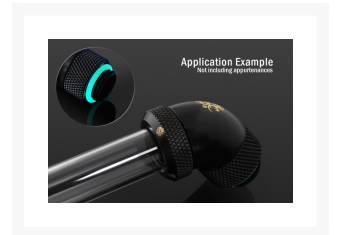

# Bitspower Matte Black Enhance Rotary 60-Degree Multi-Link Adapter

\$14.95

## Short Description

---

Bitspower Matte Black Enhance Rotary 60-Degree Multi-Link Adapter

## Description

---

Bitspower Matte Black Enhance Rotary 60-Degree Multi-Link Adapter

## Features

---

- True Hi-Flow.
- Hi-Quality Brass Material.
- 60-Degree Type With 360-Degree Rotation.
- High Durability Nickel Finished In Matte Black Color
- Multi-Length Application.
- Compatible With Crystal Link Tube Series
- RoHS Compliant.