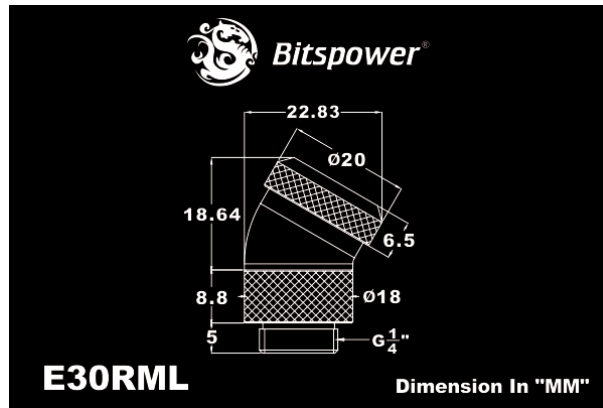

# Bitspower Matte Black Enhance Rotary G1/4" 30-Degree Multi-Link Adapter For OD 12MM

\$14.95

## Short Description

---

Bitspower Matte Black Enhance Rotary 30-Degree Multi-Link Adapter

## Specifications

---

- Thread: G1/4"
- Thread length: 5mm

## Additional Information

---

|                |               |
|----------------|---------------|
| Brand          | Bitspower     |
| SKU            | BP-MBE30RML   |
| Weight         | 0.2000        |
| Special Order  | No            |
| Fitting Type   | Extension     |
| Fitting Size   | 10mm/12mm     |
| Fitting Angle  | 30 Degree     |
| Fitting Finish | Matte Black   |
| Vendor SKU/EAN | 4719552216086 |