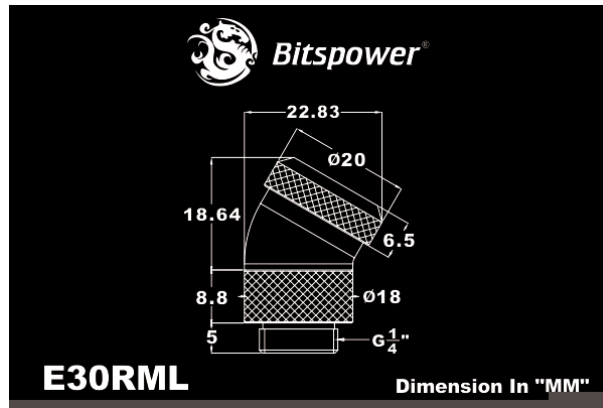

Bitspower Black Sparkle Enhance Rotary G1/4" 30-Degree Multi-Link Adapter For OD 12MM

\$13.95

Product Images

Short Description

Bitspower Black Sparkle Enhance Rotary 30-Degree Multi-Link Adapter

Description

Bitspower Black Sparkle Enhance Rotary 30-Degree Multi-Link Adapter

Features

- True Hi-Flow.
- Hi-Quality Brass Material.
- 30-Degree Type With 360-Degree Rotation.
- High Durability Nickel Finished In Black Sparkle Color
- Multi-Length Application.
- Compatible With Crystal Link Tube Series
- RoHS Compliant.

Specifications

- Thread: G1/4"
- Thread length: 5mm

Additional Information

Brand	Bitspower
SKU	BP-BSE30RML
Weight	0.2000
Fitting Type	Extension
Fitting Size	10mm/12mm
Fitting Angle	30 Degree
Fitting Finish	Black Chrome
Vendor SKU/EAN	4719552216048.