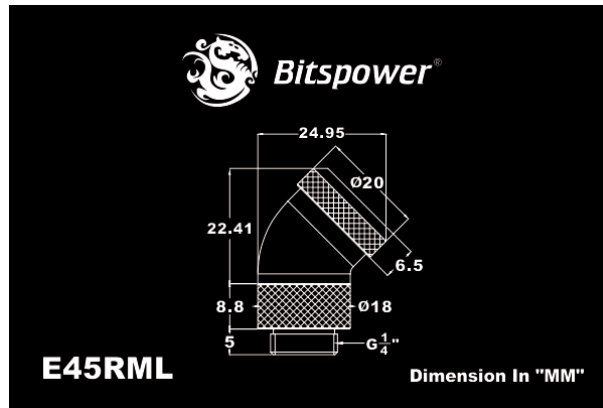

Bitspower Black Sparkle Enhance Rotary 45-Degree Multi-Link Adapter

\$13.95

Product Images

Short Description

Bitspower Black Sparkle Enhance Rotary 45-Degree Multi-Link Adapter

Description

Bitspower Black Sparkle Enhance Rotary 45-Degree Multi-Link Adapter

Features

- True Hi-Flow.
- Hi-Quality Brass Material.
- 45-Degree Type With 360-Degree Rotation.
- High Durability Nickel Finished In Black Sparkle Color
- Multi-Length Application.
- Compatible With Crystal Link Tube Series
- RoHS Compliant.

Specifications

- Thread: G1/4"
- Thread length: 5mm

Additional Information

Brand	Bitspower
SKU	BP-BSE45RML
Weight	0.2000
Special Order	No
Fitting Type	Extension
Fitting Size	10mm/12mm
Fitting Angle	45 Degree
Fitting Finish	Black Chrome
Vendor SKU/EAN	4719552216055