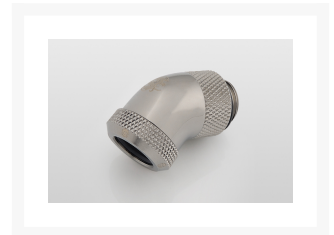

Bitspower Black Sparkle Enhance Rotary 45-Degree Multi-Link Adapter

\$13.95

Product Images

Short Description

Bitspower Black Sparkle Enhance Rotary 45-Degree Multi-Link Adapter

Description

Bitspower Black Sparkle Enhance Rotary 45-Degree Multi-Link Adapter

Features

- True Hi-Flow.
- Hi-Quality Brass Material.
- 45-Degree Type With 360-Degree Rotation.
- High Durability Nickel Finished In Black Sparkle Color
- Multi-Length Application.
- Compatible With Crystal Link Tube Series
- RoHS Compliant.

Specifications

- Thread: G1/4"
- Thread length: 5mm

Additional Information

Brand	Bitspower
SKU	BP-BSE45RML
Weight	0.2000
Special Order	No
Fitting Type	Extension
Fitting Size	10mm/12mm
Fitting Angle	45 Degree
Fitting Finish	Black Chrome
Vendor SKU/EAN	4719552216055