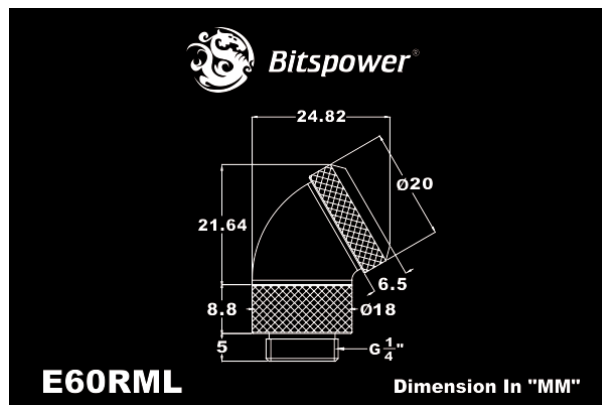

Bitspower Silver Shining Enhance Rotary 60-Degree Multi-Link Adapter

\$13.95

Product Images

Short Description

Bitspower Silver Shining Enhance Rotary 60-Degree Multi-Link Adapter

Description

Bitspower Silver Shining Enhance Rotary 60-Degree Multi-Link Adapter

Features

- True Hi-Flow.
- Hi-Quality Brass Material.
- 60-Degree Type With 360-Degree Rotation.
- High Durability Nickel Finished In Silver Shining Color
- Multi-Length Application.
- Compatible With Crystal Link Tube Series
- RoHS Compliant.

Specifications

- Thread: G1/4"
- Thread length: 5mm

Additional Information

Brand	Bitspower
SKU	BP-E60RML
Weight	0.2000
Fitting Type	Extension
Fitting Size	10mm/12mm
Fitting Angle	60 Degree
Vendor SKU/EAN	4719552216024