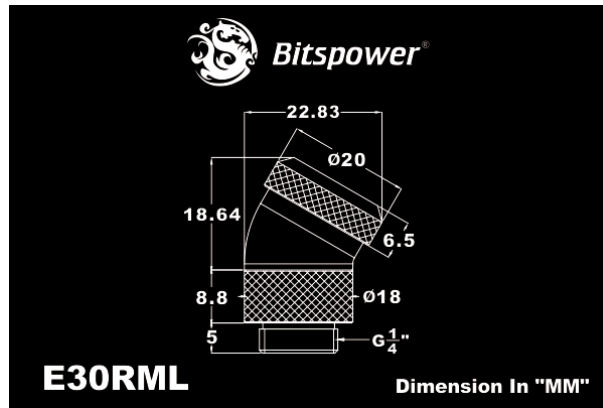

Bitspower Silver Shining Enhance Rotary G1/4" 30-Degree Multi-Link Adapter For OD 12MM

\$13.95

Product Images

Short Description

Bitspower Silver Shining Enhance Rotary 30-Degree Multi-Link Adapter

Description

Bitspower Silver Shining Enhance Rotary 30-Degree Multi-Link Adapter

Features

- True Hi-Flow.
- Hi-Quality Brass Material.
- 30-Degree Type With 360-Degree Rotation.
- High Durability Nickel Finished In Silver Shining Color
- Multi-Length Application.
- Compatible With Crystal Link Tube Series
- RoHS Compliant.

Specifications

- Thread: G1/4"
- Thread length: 5mm

Additional Information

Brand	Bitspower
SKU	BP-E30RML
Weight	0.2000
Special Order	No
Fitting Type	Extension
Fitting Size	10mm/12mm
Fitting Angle	30 Degree
Vendor SKU/EAN	4719552216000