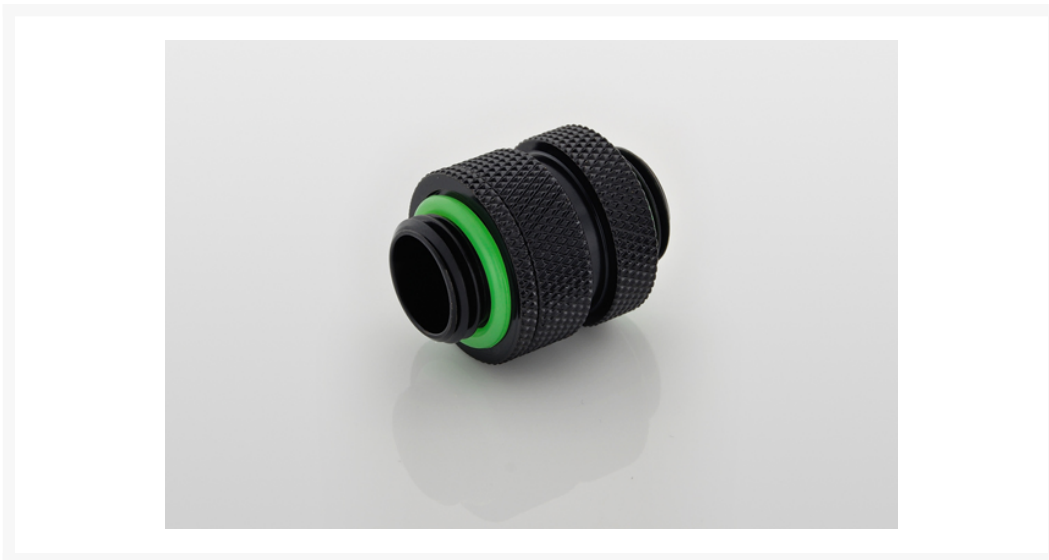

# Bitspower Matte Black Mini Dual G1/4" Adjustable Aqua Link Pipe (16-22mm)

\$9.50

## Short Description

Bitspower BP-MBDG14AALPM Matte Black Mini Dual G1/4" Adjustable Aqua Link Pipe (16-22mm)

## Features

---

- True Hi-Flow Design.
- Hi Quality Brass Material.
- High Durability Nickel Finished In Matt Black Color.
- Hiding O-Ring Design.
- For Cross-Fire/SLI or Direct-Connection Application.
- Adjustable Aqua Link Pipe Length Range 16-22MM.
- RoHS Compliant.

## Specifications

---

- Thread: G1/4" On Both Side
- Thread Length : 5MM
- Adjustable Length Range : 16-22MM