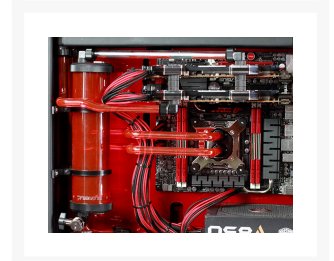

 **PrimoChill CTR™**
Compression Tube
Reservoir System Phase 2 -
240mm UV Blue

Special Price
\$45.96 was
\$64.95

Product Images

Short Description

PrimoChill CTR™ (Compression Tube Reservoir) System Phase II is the latest in a slew of new products that PrimoChill is catering towards the modders and their need for color!!!

Description

PrimoChill CTR™ (Compression Tube Reservoir) System Phase II is the latest in a slew of new products that PrimoChill is catering towards the modders and their need for color!!! What makes the NEW CTRs so unique and not like anything on the market today is the ingenious compression ring end caps that make a water tight seal without the need to cut or tap the end of the reservoir. Similar to the PrimoChill Rigid fittings, the CTR Phase II uses the same principal for securing and sealing off the acrylic tube with little to no force on the tube which prevents cracking.

Features

- *NEW* Compression Ring End Caps
- *NEW* Colored Compression Rings
- Easy end cap removal for cleaning
- Multi-Port End Cap: 8 ports (4 top inlet and 4 bottom outlets)
- Pre-Installed Ready To Use
- Delrin compression end caps (optional Acrylic)
- Simple Reservoir Mounting System
- Rigid Mount Hardware and template Included
- Made in the USA.

- Patent Pending Design**

Specifications

- Laser Cut Acrylic Tubes
- D5 Compatible Pump Head (Pump not included)
- Inner Diameter: 2.25 in (57mm)
- Outer Diameter: 2.50 in (63mm)
- Overall Length: 11.25 in (285.75mm) (without pump installed)
- Warranty: 1 year