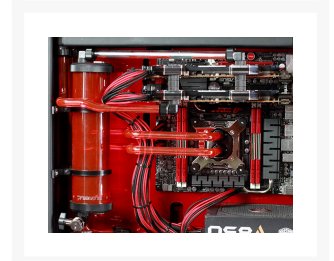

## Short Description

---

PrimoChill CTR™ (Compression Tube Reservoir) System Phase II is the latest in a slew of new products that PrimoChill is catering towards the modders and their need for color!!!

## Description

---

PrimoChill CTR™ (Compression Tube Reservoir) System Phase II is the latest in a slew of new products that PrimoChill is catering towards the modders and their need for color!!! What makes the NEW CTRs so unique and not like anything on the market today is the ingenious compression ring end caps that make a water tight seal without the need to cut or tap the end of the reservoir. Similar to the PrimoChill Rigid fittings, the CTR Phase II uses the same principal for securing and sealing off the acrylic tube with little to no force on the tube which prevents cracking.