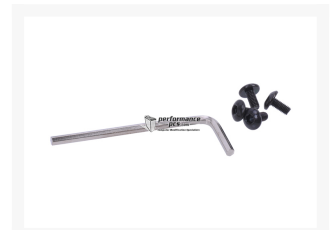

Alphacool Repack Dual Bayres 5.25" Clear Rev.2

$37.50

Product Images