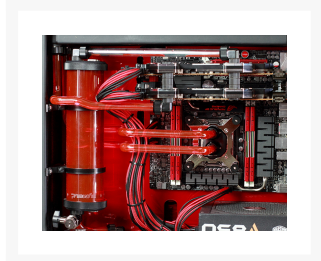

PrimoChill CTR™ Compression Tube Reservoir System Phase 2 - 360mm Yellow

Special Price
\$49.76 was
\$65.95

Product Images

Short Description

PrimoChill CTR™ (Compression Tube Reservoir) System Phase II is the latest in a slew of new products that PrimoChill is catering towards the modders and their need for color!!!

Description

PrimoChill CTR™ (Compression Tube Reservoir) System Phase II is the latest in a slew of new products that PrimoChill is catering towards the modders and their need for color!!! What makes the NEW CTRs so unique and not like anything on the market today is the ingenious compression ring end caps that make a water tight seal without the need to cut or tap the end of the reservoir. Similar to the PrimoChill Rigid fittings, the CTR Phase II uses the same principal for securing and sealing off the acrylic tube with little to no force on the tube which prevents cracking.

Features

- *NEW* Compression Ring End Caps
- *NEW* Colored Compression Rings
- Easy end cap removal for cleaning
- Multi-Port End Cap: 8 ports (4 top inlet and 4 bottom outlets)
- Pre-Installed Ready To Use
- Delrin compression end caps (optional Acrylic)
- Simple Reservoir Mounting System
- Rigid Mount Hardware and template Included
- Made in the USA.

- Patent Pending Design**

Specifications

- Laser Cut Acrylic Tubes
- D5 Compatible Pump Head (Pump not included)
- Inner Diameter: 2.25 in (57mm)
- Outer Diameter: 2.50 in (63mm)
- Overall Length: 11.25 in (285.75mm) (without pump installed)
- Warranty: 1 year