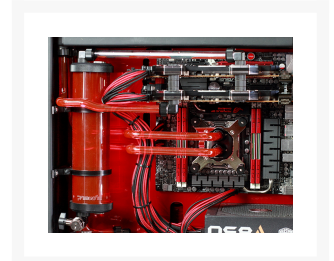

PrimoChill CTR™ Compression Tube Reservoir System Phase 2 D5 Enabled - 240mm Blue

Special Price
\$68.96 was
\$89.95

Product Images

Short Description

PrimoChill CTR™ (Compression Tube Reservoir) System Phase II is the latest in a slew of new products that PrimoChill is catering towards the modders and their need for color!!!

Description

PrimoChill CTR™ (Compression Tube Reservoir) System Phase II is the latest in a slew of new products that PrimoChill is catering towards the modders and their need for color!!! What makes the NEW CTRs so unique and not like anything on the market today is the ingenious compression ring end caps that make a water tight seal without the need to cut or tap the end of the reservoir. Similar to the PrimoChill Rigid fittings, the CTR Phase II uses the same principal for securing and sealing off the acrylic tube with little to no force on the tube which prevents cracking.

Features

- NEW Compression Ring End Caps
- NEW D5 Compatible Pump Head
- Easy end cap removal for cleaning
- Optional Colored Aluminum Compression Rings
- Multi-Port End Cap: 3 ports (1 top inlet and 2 side inlets for return)
- Pre-Installed Ready To Use
- Delrin compression end caps (optional Acrylic)
- Rigid Mount Hardware and template Included
- Includes "Vortex Killer" for vortex free operation

- Made in the USA.

Specifications

- Laser Cut Acrylic Tubes
- D5 Compatible Pump Head (Pump not included)
- Inner Diameter: 2.25 in (57mm)
- Outer Diameter: 2.50 in (63mm)
- Overall Length: 11.25 in (285.75mm) (without pump installed)
- Warranty: 1 year