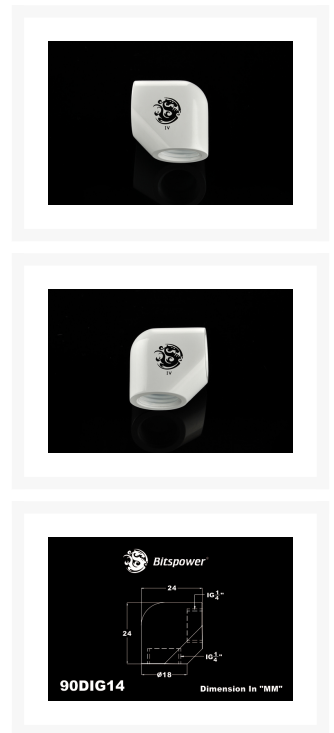

Bitspower Deluxe White 90-Degree With Dual Inner G1/4" Extender

\$14.99

Product Images

Features

0

Additional Information

Brand	Bitspower
SKU	BP-DW90DIG14
Weight	0.2000
Special Order	No
Fitting Type	Extension
Fitting Angle	90 Degree
Fitting Finish	White
Vendor SKU/EAN	4719552217281