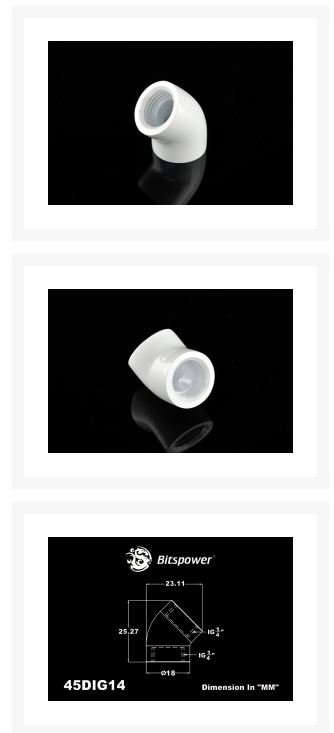

Bitspower Deluxe White 45-Degree With Dual Inner G1/4" Extender

\$13.99

Product Images

Features

0

Additional Information

Brand	Bitspower
SKU	BP-DW45DIG14
Weight	0.2000
Special Order	No
Fitting Type	Extension
Fitting Angle	45 Degree
Fitting Finish	White
Vendor SKU/EAN	4719552217205