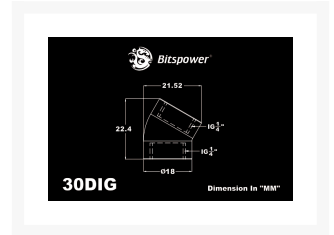

Bitspower Deluxe White 30-Degree With Dual Inner G1/4" Extender

$13.99

Product Images

Features

0