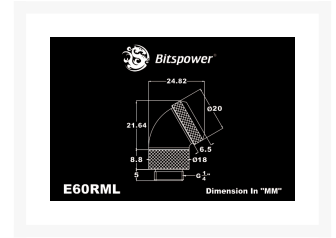

Bitspower Deep Blood Red Enhance Rotary 60-Degree Multi-Link Adapter

\$16.95

Product Images

Features

0

Additional Information

Brand	Bitspower
SKU	BP-DBRE60RML
Weight	0.2000
Special Order	No
Fitting Type	Extension
Fitting Size	10mm/12mm
Fitting Angle	60 Degree
Fitting Finish	Red