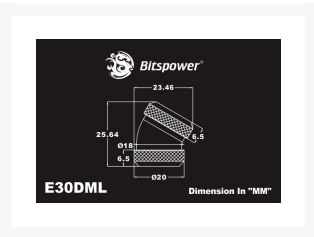

 **Bitspower Deluxe White Enhance 30-Degree Dual Multi-Link Adapter**

**\$15.99**

Product Images

Features

0

## Additional Information

---

Brand	Bitspower
SKU	BP-DWE30DML
Weight	0.2000
Special Order	No
Fitting Type	Extension
Fitting Size	10mm/12mm
Fitting Angle	30 Degree
Fitting Finish	White
Vendor SKU/EAN	4719552218752