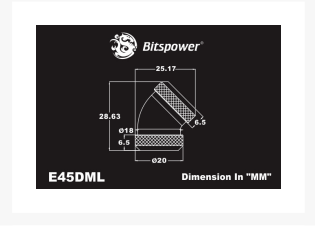

 **Bitspower Deluxe White Enhance 45-Degree Dual Multi-Link Adapter**

**\$15.99**

Product Images

Features

0

## Additional Information

---

Brand	Bitspower
SKU	BP-DWE45DML
Weight	0.2000
Special Order	No
Fitting Type	Extension
Fitting Size	10mm/12mm
Fitting Angle	45 Degree
Fitting Finish	White
Vendor SKU/EAN	4719552218759