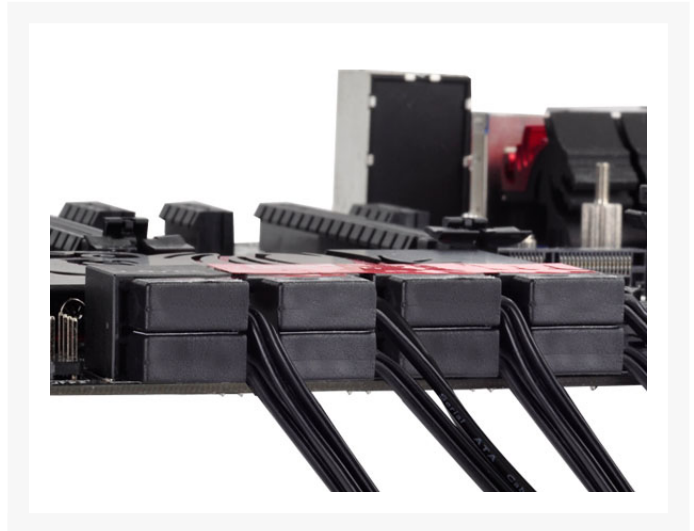

 Silverstone (SST-CP11-300) Low Profile Ultra Thin 90 Degree 6Gb/s SATA Cable - 300mm

\$11.99

Product Images

## Short Description

---

SilverStone engineers, whom are used to creating no compromise products such as cases that offer world-class cooling with minimal noise, took up the challenge to design a cable that will allow SATA connectors to be used even with long graphics cards installed. After months of research and development, the CP11, a revolutionary SATA cable, was conceived.

## Description

---

For many enthusiasts, one of the biggest letdowns while installing or upgrading graphics cards is to find out the cards blocks off SATA connectors on their motherboards. This is still a common occurrence as motherboards are made with the assumption that users with long and powerful graphics card don't need to use all SATA connectors while users with lots of SATA drives typically don't need to install long cards. SilverStone engineers, whom are used to creating no compromise products such as cases that offer world-class cooling with minimal noise, took up the challenge to design a cable that will allow SATA connectors to be used even with long graphics cards installed. After months of research and development, the CP11, a revolutionary SATA cable, was conceived. It has incredibly low connector profile that is barely taller than the SATA connector on the motherboard to clear any card that you may wish to install. CP11 also has super-thin wires designed to the limit of allowable SATA standard

with high quality material for uncompromised data and bandwidth integrity. They are so thin that CP11 can be routed into the tiny gaps between SATA connectors on the motherboard! If you want to utilize SATA connectors that were originally blocked off or want to upgrade your card without sacrificing SATA connections, the CP11 is your perfect solution.