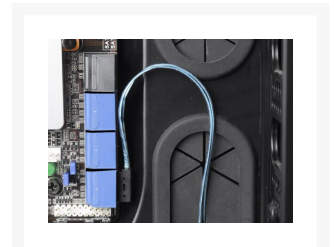

 Silverstone (SST-CP11-300) Low Profile Ultra Thin 90 Degree 6Gb/s SATA Cable - 300mm

\$11.99

Product Images

## Short Description

---

SilverStone engineers, whom are used to creating no compromise products such as cases that offer world-class cooling with minimal noise, took up the challenge to design a cable that will allow SATA connectors to be used even with long graphics cards installed. After months of research and development, the CP11, a revolutionary SATA cable, was conceived.

## Description

---

For many enthusiasts, one of the biggest letdowns while installing or upgrading graphics cards is to find out the cards blocks off SATA connectors on their motherboards. This is still a common occurrence as motherboards are made with the assumption that users with long and powerful graphics card don't need to use all SATA connectors while users with lots of SATA drives typically don't need to install long cards. SilverStone engineers, whom are used to creating no compromise products such as cases that offer world-class cooling with minimal noise, took up the challenge to design a cable that will allow SATA connectors to be used even with long graphics cards installed. After months of research and development, the CP11, a revolutionary SATA cable, was conceived. It has incredibly low connector profile that is barely taller than the SATA connector on the motherboard to clear any card that you may wish to install. CP11 also has super-thin wires designed to the limit of allowable SATA standard

with high quality material for uncompromised data and bandwidth integrity. They are so thin that CP11 can be routed into the tiny gaps between SATA connectors on the motherboard! If you want to utilize SATA connectors that were originally blocked off or want to upgrade your card without sacrificing SATA connections, the CP11 is your perfect solution.