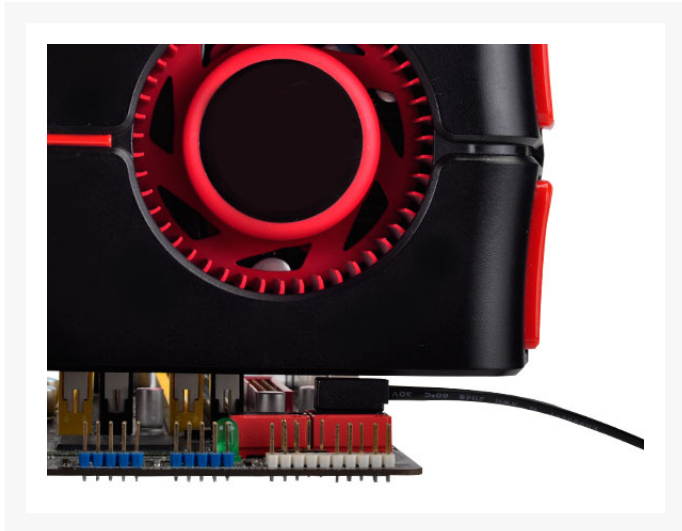

 Silverstone (SST-CP11-300) Low Profile Ultra Thin 90 Degree 6Gb/s SATA Cable - 300mm

\$11.99

Product Images

## Short Description

---

SilverStone engineers, whom are used to creating no compromise products such as cases that offer world-class cooling with minimal noise, took up the challenge to design a cable that will allow SATA connectors to be used even with long graphics cards installed. After months of research and development, the CP11, a revolutionary SATA cable, was conceived.

## Description

---

For many enthusiasts, one of the biggest letdowns while installing or upgrading graphics cards is to find out the cards blocks off SATA connectors on their motherboards. This is still a common occurrence as motherboards are made with the assumption that users with long and powerful graphics card don't need to use all SATA connectors while users with lots of SATA drives typically don't need to install long cards. SilverStone engineers, whom are used to creating no compromise products such as cases that offer world-class cooling with minimal noise, took up the challenge to design a cable that will allow SATA connectors to be used even with long graphics cards installed. After months of research and development, the CP11, a revolutionary SATA cable, was conceived. It has incredibly low connector profile that is barely taller than the SATA connector on the motherboard to clear any card that you may wish to install. CP11 also has super-thin wires designed to the limit of allowable SATA standard

with high quality material for uncompromised data and bandwidth integrity. They are so thin that CP11 can be routed into the tiny gaps between SATA connectors on the motherboard! If you want to utilize SATA connectors that were originally blocked off or want to upgrade your card without sacrificing SATA connections, the CP11 is your perfect solution.