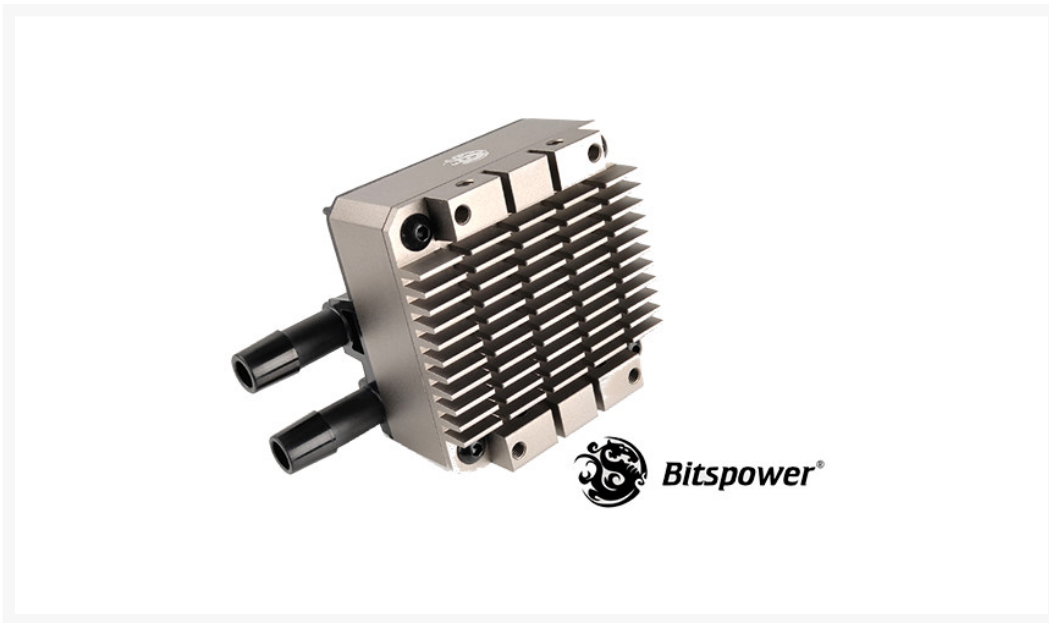

# Bitspower Pump Cooler For DDC/MCP355 (Black Sparkle)

\$24.95

## Product Images

## Additional Information

---

Brand	Bitspower
SKU	BP-DDCPC-BK2
Weight	0.5000
Color	Black Chrome
Pump Type	DDC
Material	Aluminum
Vendor SKU/EAN	4719552221356