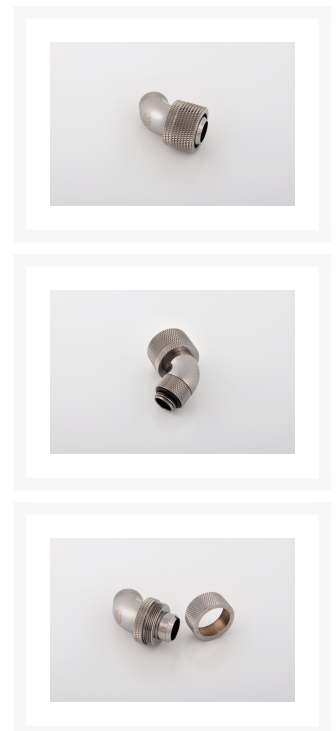

Bitspower G1/4 Black Sparkle Dual Rotary 60-Degree Compression Fitting-ID 1/2" OD 3/4" V3

\$15.95

Product Images

Short Description

BP-BS60R2CPF-CC5V2 G1/4" Black Sparkle Dual Rotary 60-Degree Compression Fitting CC5 - For ID 1/2" OD 3/4" Tube

Description

BP-BS60R2CPF-CC5V2 G1/4" Black Sparkle Dual Rotary 60-Degree Compression Fitting CC5 - For ID 1/2" OD 3/4" Tube

These new G 1/4" Dual 60 degree angle adapters are perfect for tight spaces and change the direction of your water input or output without affecting flow. These have a lower restriction For 60 Degree Application. With 360 degree rotary fitting on one end you can secure the connection yet still twist the direction of the fitting to any angle you desire. These fittings feature a male G 1/4 thread on one end and a rotary compression type fitting on the other end. No more kinked tubing! These are the bomb!

Features

- True Hi-Flow Design.
- Hi Quality Brass Material.
- 60-Degree Type With 360-Degree Rotation..
- High durability Black Nickel finished.
- Hiding O-Ring Design
- RoHS Compliant

Specifications

- Thread : G1/4"
- Tubing Size : ID 1/2" OD 3/4"

Additional Information

Brand	Bitspower
SKU	BP-BS60R2CPF-CC5V3
Weight	0.2000
Fitting Type	Compression
Fitting Size	1/2" x 3/4"
Fitting Angle	60 Degree
Fitting Finish	Black Chrome
Vendor SKU/EAN	4719552225750