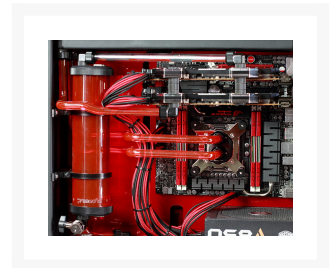

## Short Description

---

PrimoChill CTR™ (Compression Tube Reservoir) System Phase II is the latest in a slew of new products that PrimoChill is catering towards the modders and their need for color!!!

## Description

---

PrimoChill CTR™ (Compression Tube Reservoir) System Phase II is the latest in a slew of new products that PrimoChill is catering towards the modders and their need for color!!! What makes the NEW CTRs so unique and not like anything on the market today is the ingenious compression ring end caps that make a water tight seal without the need to cut or tap the end of the reservoir. Similar to the PrimoChill Rigid fittings, the CTR Phase II uses the same principal for securing and sealing off the acrylic tube with little to no force on the tube which prevents cracking.

## Features

---

- NEW Compression Ring End Caps
- NEW D5 Compatible Pump Head
- Easy end cap removal for cleaning
- Optional Colored Aluminum Compression Rings
- Multi-Port End Cap: 3 ports (1 top inlet and 2 side inlets for return)
- Pre-Installed Ready To Use
- Delrin compression end caps (optional Acrylic)
- Rigid Mount Hardware and template Included
- Includes "Vortex Killer" for vortex free operation
- Made in the USA.

## Specifications

---

- Laser Cut Acrylic Tubes
- D5 Compatible Pump Head (Pump not included)
- Inner Diameter: 2.25 in (57mm)
- Outer Diameter: 2.50 in (63mm)
- Overall Length: 11.25 in (285.75mm) (without pump installed)
- Warranty: 1 year