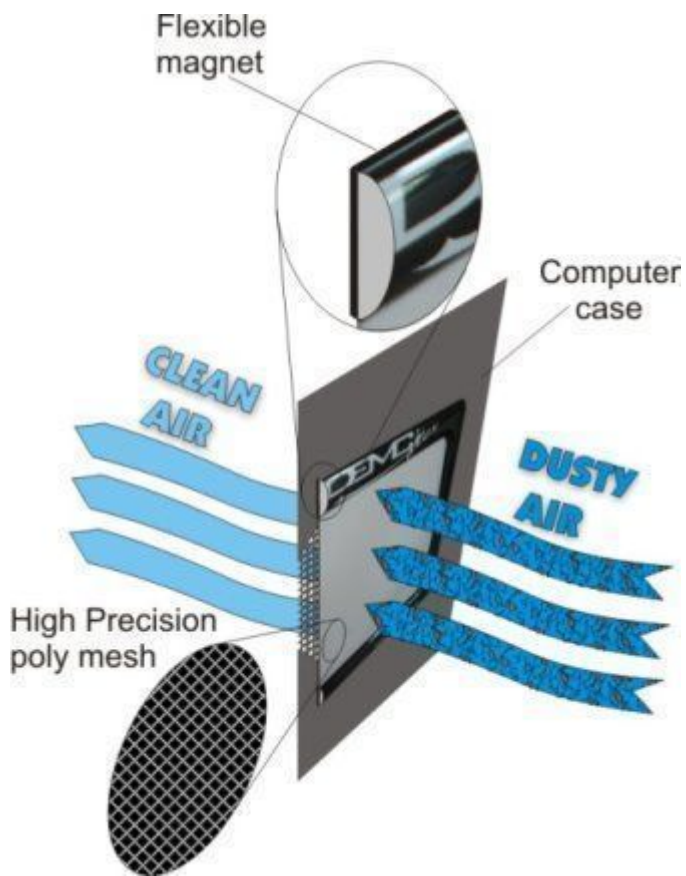

Downloads:

We know that users concentrate on other tasks when using their PCs so we have developed software to remind them on when DEMCiflex Computer Dust Filter needs cleaning.

Features

- Super Fine Medical Grade Mesh
- No Glue, No Screws, No Tools and No Hassles
- Easy Cleaning
- Metallic Strip Included for Non-Ferrous Cases