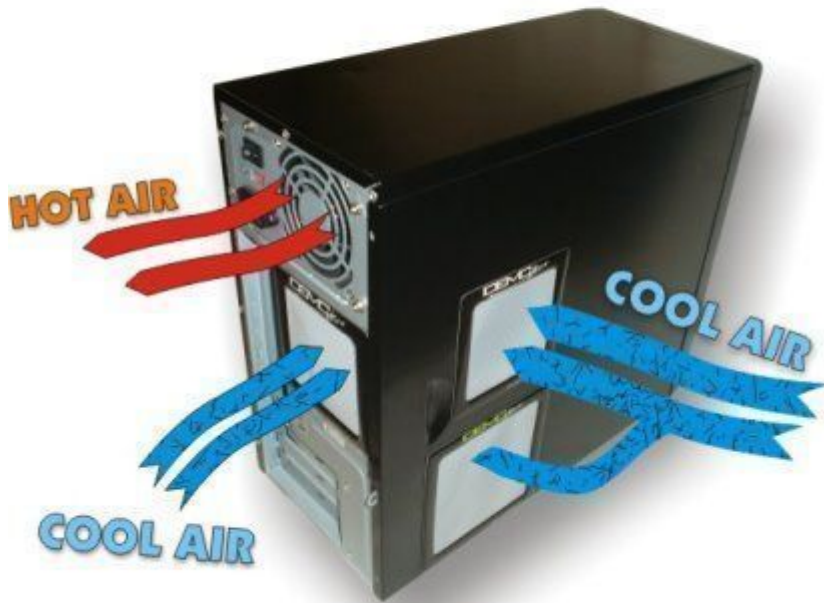

Description

New 4 piece Kit!! NEW Gorgeous Black Mesh!!

THE GREATEST FAN AIR FILTERS EVER DESIGNED!!! Now available in a Custom 4 Piece Kit for the Thermaltake Soprano!

DEMCiflex Computer Air Filter is the easiest of all Computer Air Filters to use. No need for any skills. No Glue, No Screws, No Tools and No Hassles. All you have to do is to locate your computer's air intake vents. Use a sheet of paper to see if any particular fan draws air into the case or blows it out. All inlet fans and un-fanned openings can be protected by DEMCiflex.

Because the mesh is black it is easy to see when the filter needs cleaning. After cleaning out the unit initially maintenance consists of taking the DEMCifilter off by hand, dusting it off by hand or soft brush and replacing it over the air intake. That simple. No dismantling, no tools, no glue or screws needed. DEMCifilter has no moving parts and has a one-piece lightweight design. DEMCifilter is fitted over the fan intake or vent holes by way of magnetic strip built into the filter. Even if the case is non-metallic, a lightweight and flexible magnetic frame (optional extra) can be fitted to the case and DEMCifilter can be fitted onto it. This will extend the lifespan of the computer and lead to less downtime and an overall more enjoyable computer experience.

Features

- Super Fine Medical Grade Mesh
- No Glue, No Screws, No Tools and No Hassles
- Easy Cleaning
- Metallic Strip Included for Non-Ferrous Cases

DEMCiflex fits magnetically onto the case, over the intake vents and fans