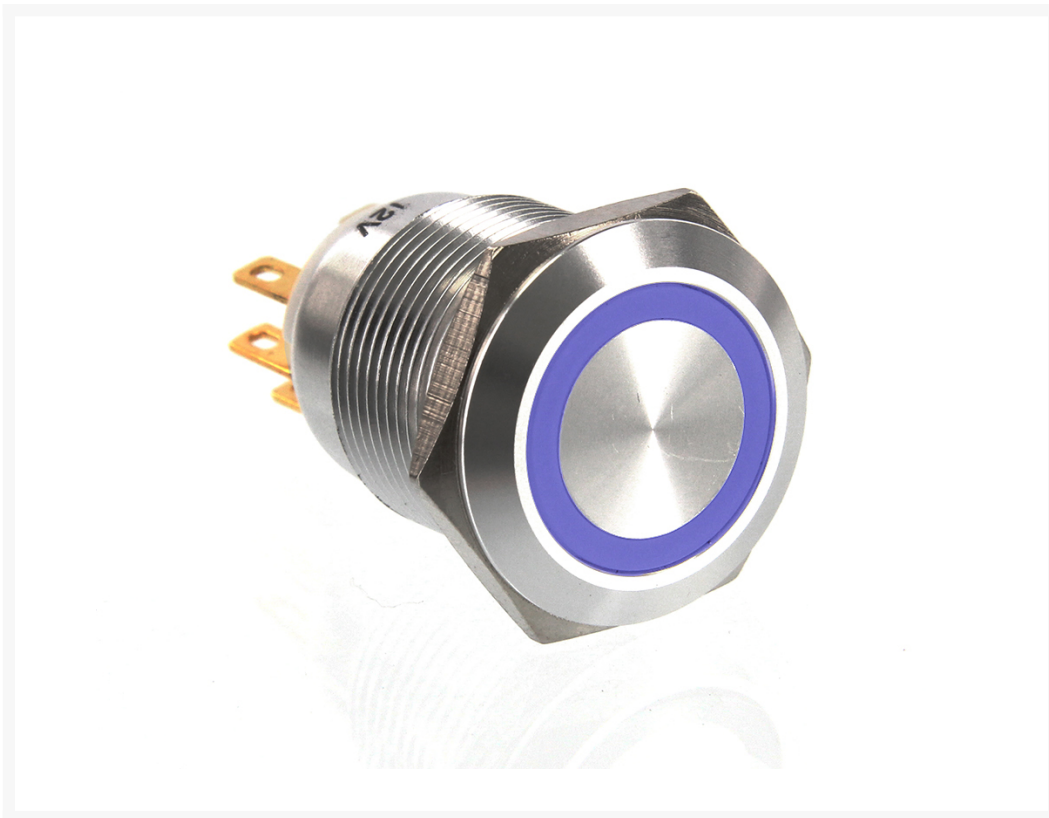

ModMyToys Anodized Illuminated Switch - 22mm Momentary - Silver/Blue

\$13.95

Product Images

Shown With Optional Cable

Short Description

These new momentary and on/off switches are ideal switches for modding enthusiasts. When turned on, the ring around the push button illuminates in the specified color. In the case of momentary switches the illumination can always be on.

Description

All NEW ModMyToys anodized aluminum vandal switches!

These new momentary and on/off switches are ideal switches for modding enthusiasts. When turned on, the ring around the push button illuminates in the specified color. In the case of momentary switches the illumination can always be on. Easy to install and will fit on a regular 5.25 drive cover or wherever you chose to mount it.

Features

- Install diameter: 19mm
- Switch rating: 3A/250VAC
- Shape: Flat head
- Function: Momentary (1NO1NC)
- Led type: Ring illuminated
- Colors: Red, Blue, Yellow, Green, White, Orange)
- Voltage: 12V (Other voltage can be make to order: 1.8V to 250V)
- Terminal: 6 Pin terminal
- Crust material: stainless steel
- IP rating: IP65/IP67 can make to order
- Temperature: - 40 to 75 Degree

Specifications

- Max. Voltage: 250V
- Max. Current: 3A
- Protection Level: IP65
- Material: Silver anodized aluminum
- Install diameter: 19mm
- Shape: Flat head
- Approval: Rohs material
- Function: Momentary(Push on, Release off)
- Contact configuration: SPDT (1NO1NC)
- Color: Blue Ring illuminated LED
- Voltage: 12V (Other voltage 2.8V to 250v)
- Terminal: 6 Pins Terminal