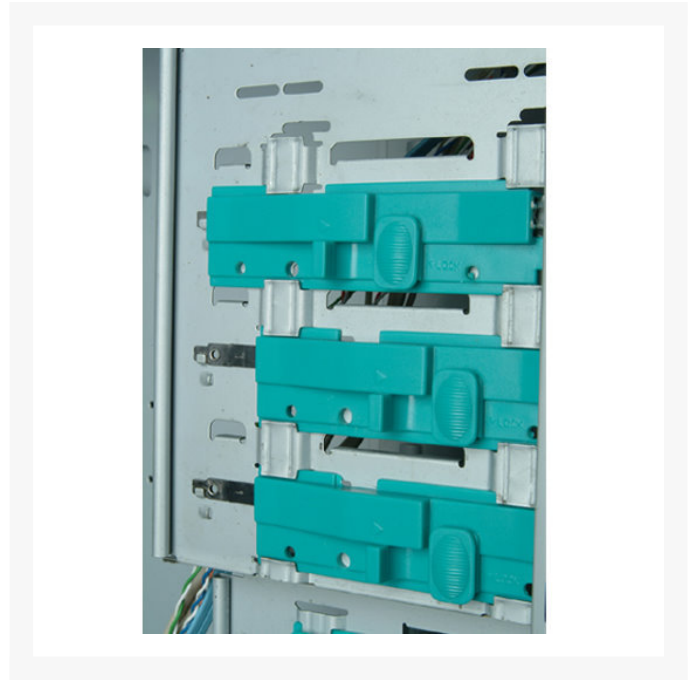

## Short Description

---

The new Enermax Chakra is the perfect balance between air flow and functionality. Massive 25cm fan intake will cool down the meanest dual video card setup.

The Chakra is the first case to have an external front e-SATA port for lightning fast data transfer rate. Once again Enermax hits it on all cylinders with the beautiful new Chakra case! Available in 3 stunning colors.

## Description

---

The new Enermax Chakra is the perfect balance between air flow and functionality. Massive 25cm fan intake will cool down the meanest dual video card setup.

The Chakra is the first case to have an external front e-SATA port for lightning fast data transfer rate. Once again Enermax hits it on all cylinders with the beautiful new Chakra case! Available in 3 stunning colors.

## Features

---

- World's first case with external SATA port in front
- Massively curved meshed front panel with 2 brushed aluminum columns
- 2 CD-ROM flip covers integrated
- On-Top interface for the easiest access (e-SATA, 2 x USB, Audio I/O)
- Tool-free drive bays and removable HDD cage
- Intel CAG v1.1 Air Duct for extreme CPU cooling

## Specifications

Type	ATX Mid Tower Case	
Intel CAG v1.1	Full compliance	
Case Dimensions	D490* W200* H455 mm	
Material	SECC	
Drive Bays	5.25"	5(exposed)
	3.25"	5 = 1 (exposed) + 4 (hidden)

M/B		ATX, Micro ATX
Power		PS2
Front I/O interface		1 x e-SATA, 2 x USB 2.0, Audio I/O
	Front	12 / 9 / 8 cm x 1 (optional)
Cooling fans	Side	25cm side panel fan for extreme CPU cooling
	Rear	12 / 9 / 8 cm x 1 (optional)
Expansion slots		7