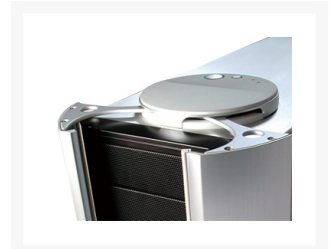

 **Cooler Master Mystique
632 Aluminum Midtower
Case - Black**

Special Price
\$99.95 was
\$139.95

Product Images

Short Description

The Cooler Master Mystique case offers stylish design that lives up to its name! Sleek black exterior is constructed of sturdy cold-rolled steel, and features gear-driven bay doors, which conceal the external drives and front mesh vent with washable air filter, when not in use. Convenient top-mounted I/O panel allows easy access to 2 USB 2.0 ports, a FireWire connector, and audio jacks, even when doors are closed.

Description

The Cooler Master Mystique case offers stylish design that lives up to its name! Sleek black exterior is constructed of sturdy cold-rolled steel, and features gear-driven bay doors, which conceal the external drives and front mesh vent with washable air filter, when not in use. Convenient top-mounted I/O panel allows easy access to 2 USB 2.0 ports, a FireWire connector, and audio jacks, even when doors are closed.

Inside the case, you'll find a motherboard tray to support your ATX or Mini ATX motherboard, four 5.25" external drives, two 3.5" external drives, four 3.25" internal drives, plus 7 expansions slots. It's all easy to assemble with Cooler Master's screw-less design. All your components will stay cool in the Mystique, with 120mm fans front and rear, a side air duct and side air vent, and rear installation points for an optional external liquid-cooling system. The Mystique offers your gaming system style and function for a great price.

Features

- *Superior Expandability with 10 Drive Bays* - Featuring four external 5.25" drive bays, and six 3.5" drive bays (two external and four internal), the COOLER MASTER Mystique RC-632S-KKN1-GP provides superior expandability.
- *Excellent Airflow and Cooling* - The COOLER MASTER Mystique RC-632S-KKN1-GP features a meshed front panel, side vents and two 120mm fans in the front and at the rear for excellent airflow and maximum cooling performance.