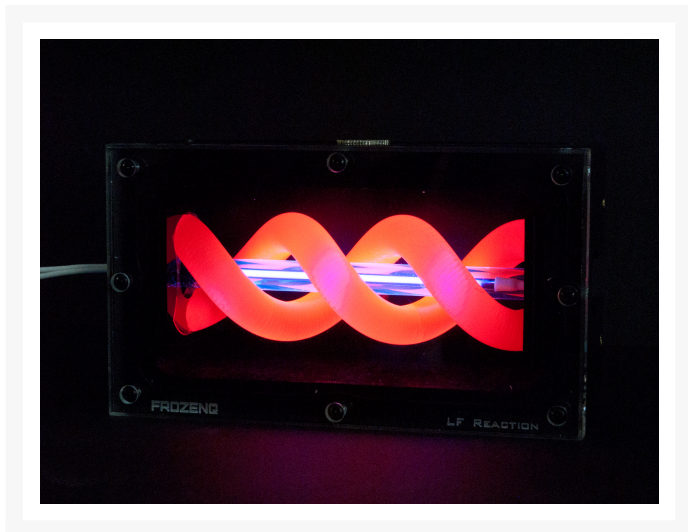

Short Description

Born from years of feedback from our customers, we are proud to bring you the new LF Reaction series of reservoirs, our highest quality and most customizable reservoir to date.

Description

Born from years of feedback from our customers, we are proud to bring you the new LF Reaction series of reservoirs, our highest quality and most customizable reservoir to date.

The reservoir features the same style and shape as before, but includes the following key design changes:

- Holes to mount front plate are moved closer to the center, eliminating cracking and bad routed edges along the faceplate.
- Matte black top insert around fill plug
- Revised pump mount design. Comes standard with matte black rear insert. Pump mount will come with CNC machined aluminum insert plate with threaded holes for mounting the pump block. No more threaded inserts pulling out.
- Laser etched logo and name on lower front of faceplate
- Threaded inserts on sides for mounting in bays, reducing stripping from existing threaded holes.
- Black helix holders for a better look with the black reservoir

The reservoir features 3 rear facing ports and 1 top facing port.