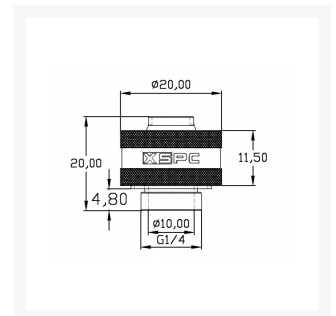

# XSPC Coin Fit G1/4 to 3/8 ID 1/2 OD Compression Fitting - Black Chrome - V2

\$5.25

## Description

XSPC Coin Fit G1/4 to 3/8 ID 1/2 OD Compression Fitting in Black Chrome finish!

Features:

- Black Chrome Finish
- For 3/8" ID, 1/2" OD Tubing (10mm ID, 13mm OD)

- Low profile design
- G1/4" Thread

## Additional Information

---

Brand	XSPC
SKU	XSPC-COMP-3812-BK-V2
Weight	0.1000
Special Order	No
Fitting Type	Compression
Fitting Size	3/8" x 1/2"
Fitting Angle	Straight
Fitting Finish	Black Chrome
Vendor SKU/EAN	5060175585301