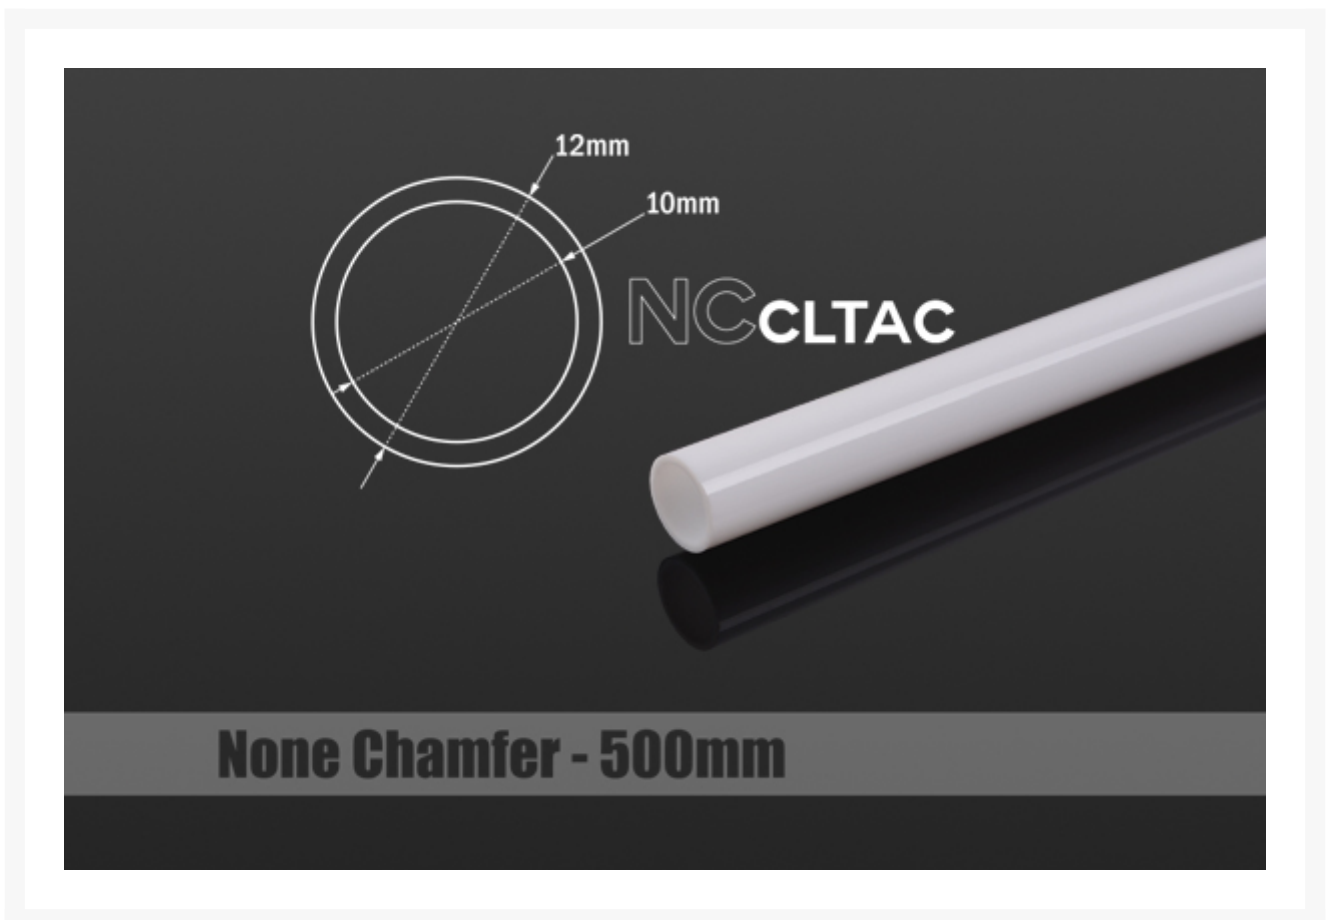

Bitspower None Chamfer Crystal Link Tube-Length 500mm (White)

\$2.99

Product Images

Short Description

Bitspower None Chamfer Crystal Link Tube-Length 500mm (White)

Description

Bitspower None Chamfer Crystal Link Tube-Length 500mm (White)

Features

- Only Compatible With Bitspower Fitting C47/C48/ML Series.
- Used before be cut in right length and have champher be finished.
- Universal Link Tube With White Color.
- RoHS Compliant.

Specifications

- Dimension (Φ xH) : 12 x 500 MM. (+/-3%)
- Color: White

All Specification Will Be Changed Without Further Notice

Additional Information

Brand	Bitspower
SKU	BP-NCCLT12ACWH-L500
Weight	0.5000
Color	White
Tube Type	Acrylic
Tube Size	10mm x 12mm
Material	Acrylic
Vendor SKU/EAN	4719552224258