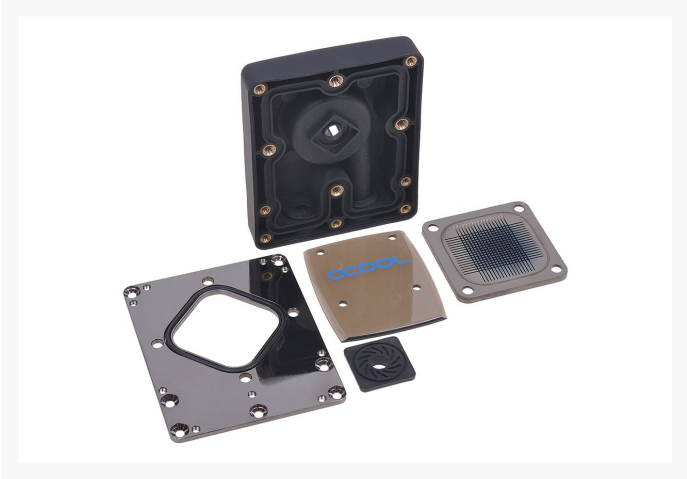

# Alphacool NexXxoS GPX - Nvidia Geforce GTX 760 M03 - w/ Backplate - Black

Special Price  
**\$9.99** was  
**\$89.95**

## Product Images

Beispielbild  
(Example Picture)

## Short Description

---

With the new NexXoS GPX coolers Alphacool is again one step ahead! Optimum performance and quality for a great price!

A new sophisticated injection plate actively cools the GPU. All other chips are sufficiently cooled by the semi-passive cooling plate which also makes contact with the main cooling block.

SLI mode: The inlet and outlet are outward pointing on this cooler so it can be easily used in SLI mode. Up to four graphics cards can also be connected with the Alphacool GPX SLI connector.

Back plate: The back plate is Included with all GPX blocks adding small passive cooling fins to cool the back of the graphics card. This give the graphics card a great look but also protects it at the same time.