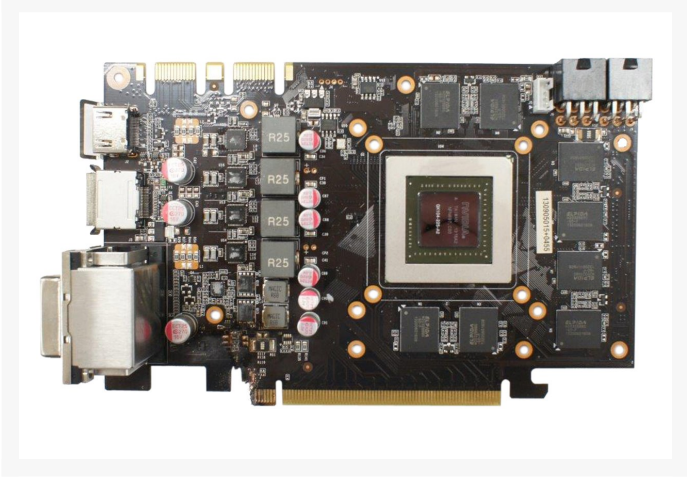

# Alphacool NexXxoS GPX - Nvidia Geforce GTX 760 M03 - w/ Backplate - Black

Special Price  
**\$9.99** was  
**\$89.95**

## Product Images

Beispielbild  
(Example Picture)

## Short Description

---

With the new NexXoS GPX coolers Alphacool is again one step ahead! Optimum performance and quality for a great price!

A new sophisticated injection plate actively cools the GPU. All other chips are sufficiently cooled by the semi-passive cooling plate which also makes contact with the main cooling block.

Phillips technology: Like the Alpha NexXoS XP in 2004 patented Phillips technology in the cooling plate was developed. The Fins and channel structure has been further refined. The fins are 0.5 x 0.5mm tall and 2.5mm high. This enables a very large and rapid heat transfer from the copper to the cooling fluid.