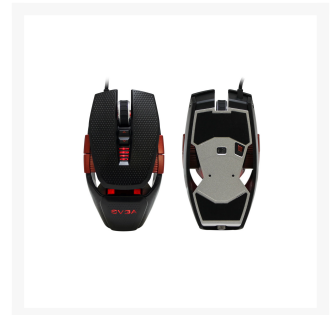

EVGA TORQ X10 Carbon Customizable Gaming Mouse

\$89.99

Product Images

Short Description

Introducing the EVGA TORQ X10 gaming mouse. Built with the highest quality materials, this mouse was designed from the ground up to satisfy the needs of the hardcore gamer with a high quality laser sensor that provides up to 8200 DPI, an adjustable weight system, nine programmable buttons and a unique sizing system that allows you to adjust the height of the body.

Description

Introducing the EVGA TORQ X10 gaming mouse. Built with the highest quality materials, this mouse was designed from the ground up to satisfy the needs of the hardcore gamer with a high quality laser sensor that provides up to 8200 DPI, an adjustable weight system, nine programmable buttons and a unique sizing system that allows you to adjust the height of the body.

We didn't stop there though. The EVGA TORQ X10 features the highest quality Omron switches with a lifespan of over 20 million clicks. We also included a full metal base that provides solid construction, the latest Avago 9800 laser sensor providing up to 8200DPI with 1000Hz polling rate, a 6FT silver coated USB cable, and much more.

Features

- Real Carbon Fiber Surface
- Adjustable weight system
- Onboard storage can support up to 5 separate profiles
- Highest quality materials and Omron switches
- Ambidextrous design supports right or left handed gamers
- Robust software allows full control over mouse including Macro setup, profiles and OSD
- Adjustable height system supports all gamers
- Super low friction PTFE mouse feet
- Adjustable DPI with On-the-Fly Sensitivity adjustment